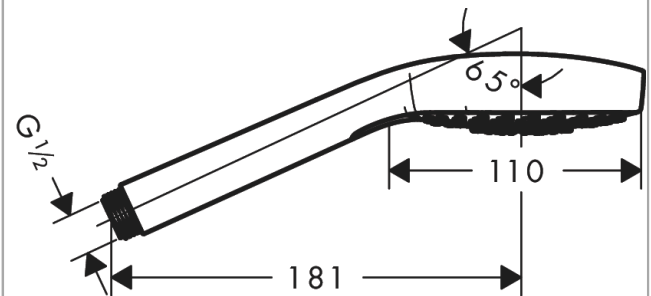

Croma Select E
Hand shower 110 Vario EcoSmart 9 l/min
 Surfaces: **white/chrome** Art. no. : **26813400**

Description

product features

- Shower head size: 110 mm
- Select button to comfortably switch between spray modes
- Spray pattern: Rain, Turbo Rain, IntenseRain
- Maximum flow rate (at 3 bar): 9 l/min
- with internal water conduction
- rinseable dirt filter
- Connection thread 1/2"
- minimum operating pressure 1.5 bar
- WRAS 1507312

Flowchart

The consumption was measured in combination with the appropriate fittings (thermostat/mixer/in-wall valve) to reflect actual application in practice.