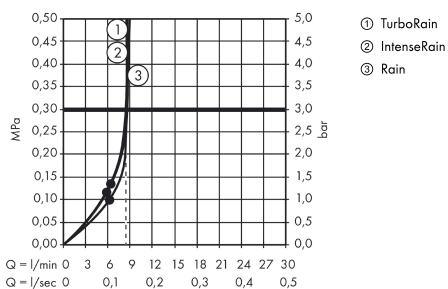

Croma Select E
Hand shower 110 Vario EcoSmart 9 l/min
 Surfaces: **white/chrome** Art. no. : **26813400**

Description

product features

- Shower head size: 110 mm
- Select button to comfortably switch between spray modes
- Spray pattern: Rain, Turbo Rain, IntenseRain
- Maximum flow rate (at 3 bar): 9 l/min
- with internal water conduction
- rinseable dirt filter
- Connection thread 1/2"
- minimum operating pressure 1.5 bar
- WRAS 1507312

Article Details

Price excl. VAT

£ 51.67

Technology

Certificates

kiwa

Product image

Scale drawing

Flowchart

The consumption was measured in combination with the appropriate fittings (thermostat/mixer/in-wall valve) to reflect actual application in practice.