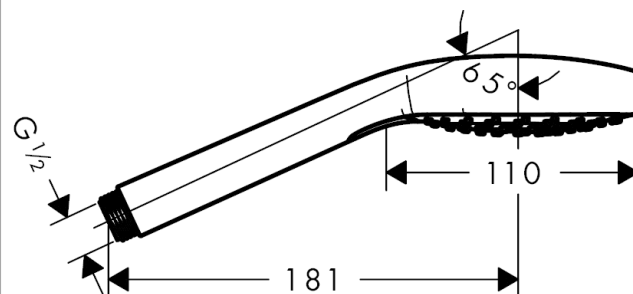

Scale drawing