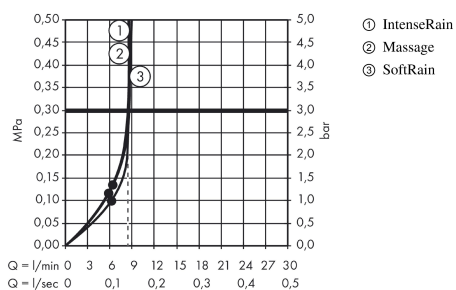

Flowchart

The consumption was measured in combination with the appropriate fittings (thermostat/mixer/ in-wall valve) to reflect actual application in practice.