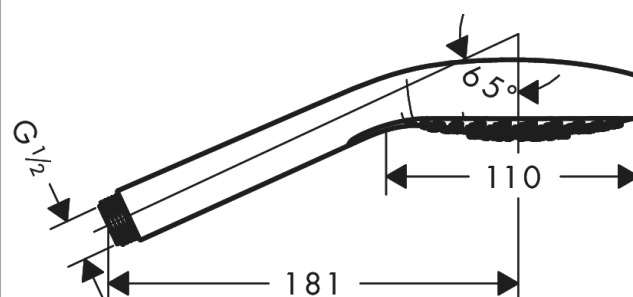

Scale drawing