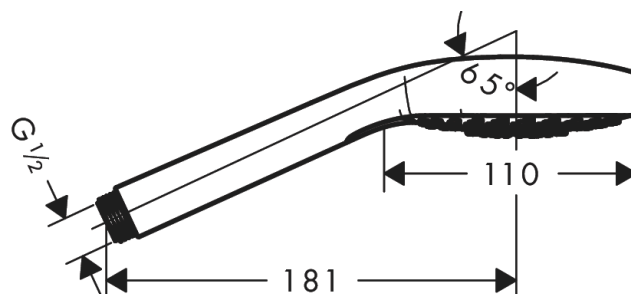

Scale drawing