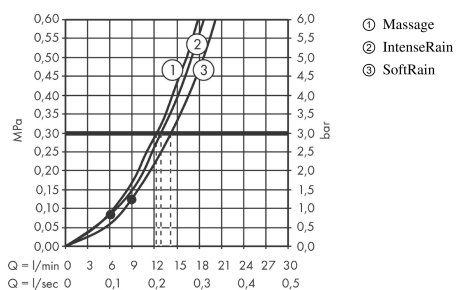

Croma Select E
Hand shower 110 Multi
 Surfaces: **white/chrome** Art. no. : **26810400**

Description

product features

- Shower head size: 110 mm
- Select button to comfortably switch between spray modes
- Spray pattern: SoftRain, IntenseRain, Massage spray
- Maximum flow rate (at 3 bar): 16 l/min
- with internal water conduction
- rinseable dirt filter
- Connection thread 1/2"
- operating pressure: min 1 bar / max 6 bar
- winner of the iF product design award 2015
- WRAS 1507312

Article Details

Price excl. VAT £ 65.00

Technology

Certificates

kiwa

Product image

Scale drawing

Flowchart

The consumption was measured in combination with the appropriate fittings (thermostat/mixer/ in-wall valve) to reflect actual application in practice.