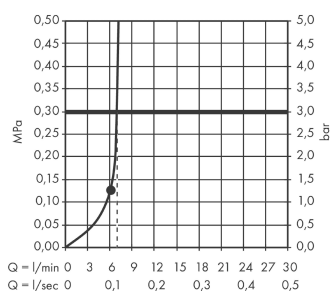

Croma Select S
Hand shower 110 1jet EcoSmart 7 l/min
 Surfaces: **white/chrome** Art. no. : **26806400**

Description

product features

- Shower head size: 110 mm
- Spray pattern: Rain
- Maximum flow rate (at 3 bar): 7 l/min
- with internal water conduction
- rinseable dirt filter
- Connection thread 1/2"
- minimum operating pressure 1.5 bar
- WRAS 1505300
- Kiwa UK 1504706

Article Details

Price excl. VAT

£ 39.17

Technology

Certificates

Product image

Scale drawing

Flowchart

The consumption was measured in combination with the appropriate fittings (thermostat/mixer/ in-wall valve) to reflect actual application in practice.