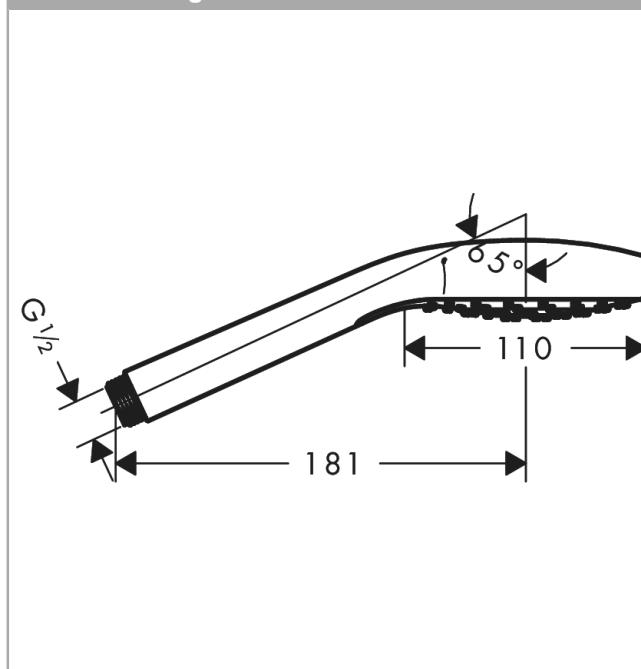

Croma Select S
Hand shower 110 1jet EcoSmart 7 l/min
 Surfaces: **white/chrome** Art. no. : **26806400**

Description

product features

- Shower head size: 110 mm
- Spray pattern: Rain
- Maximum flow rate (at 3 bar): 7 l/min
- with internal water conduction
- rinseable dirt filter
- Connection thread 1/2"
- minimum operating pressure 1.5 bar
- WRAS 1505300
- Kiwa UK 1504706

Article Details

Price excl. VAT

£ 39.17

Technology

Certificates

Product image

Scale drawing

Flowchart

The consumption was measured in combination with the appropriate fittings (thermostat/mixer/ in-wall valve) to reflect actual application in practice.