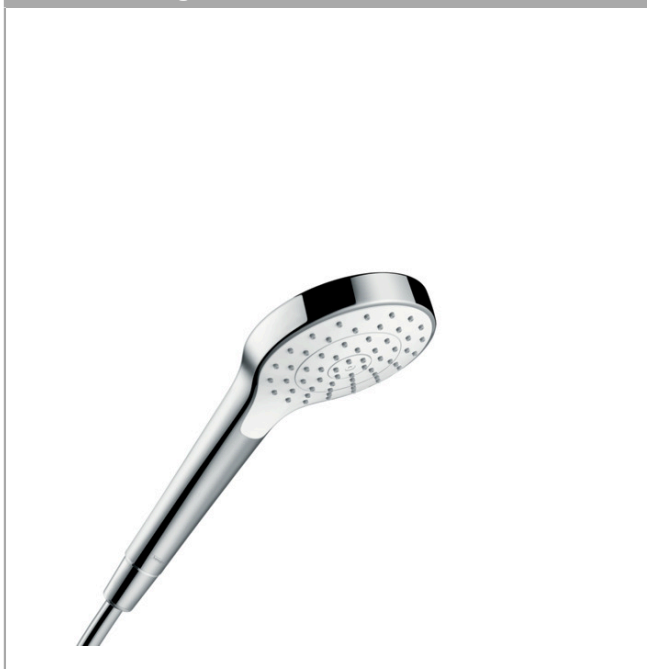

Croma Select S
Hand shower 110 1jet EcoSmart 7 l/min
Surfaces: **white/chrome** Art. no. : **26806400**

Description

product features

- Shower head size: 110 mm
- Spray pattern: Rain
- Maximum flow rate (at 3 bar): 7 l/min
- with internal water conduction
- rinseable dirt filter
- Connection thread 1/2"
- minimum operating pressure 1.5 bar
- WRAS 1505300
- Kiwa UK 1504706

Article Details

Price excl. VAT

£ 39.17

Technology

Certificates

Product image