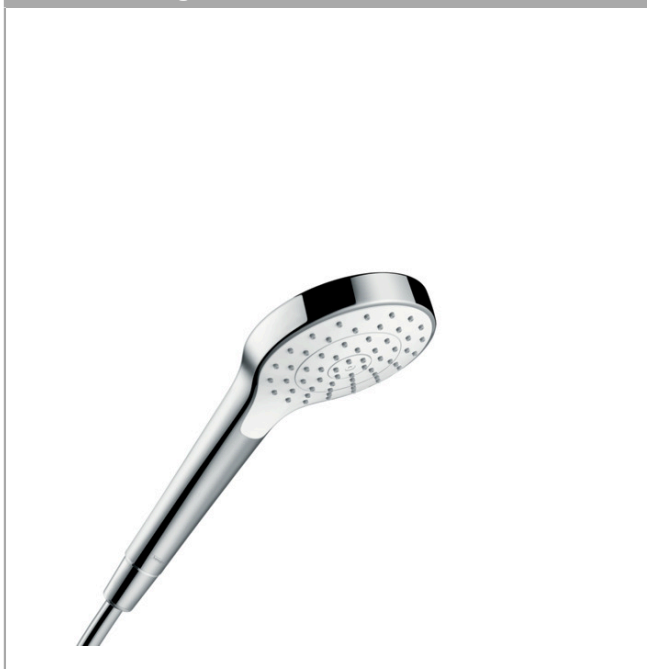

Croma Select S
Hand shower 110 1jet EcoSmart 9 l/min
Surfaces: **white/chrome** Art. no. : **26805400**

Description

product features

- Shower head size: 110 mm
- Spray pattern: Rain
- Maximum flow rate (at 3 bar): 9 l/min
- with internal water conduction
- rinseable dirt filter
- Connection thread 1/2"
- minimum operating pressure 1 bar
- WRAS 1505300
- Kiwa UK 1504706

Article Details

Price excl. VAT

£ 39.17

Technology

Certificates

Product image