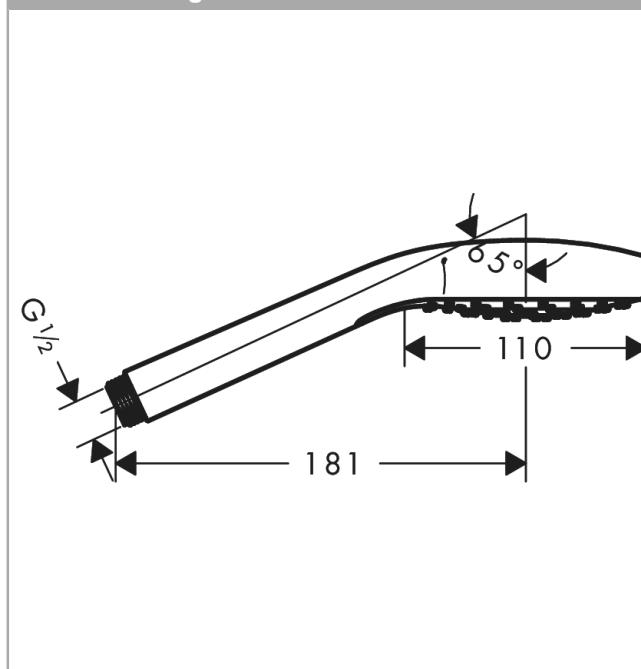

Scale drawing