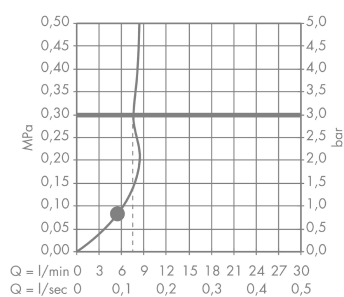

Flowchart

The consumption was measured in combination with the appropriate fittings (thermostat/mixer/ in-wall valve) to reflect actual application in practice.