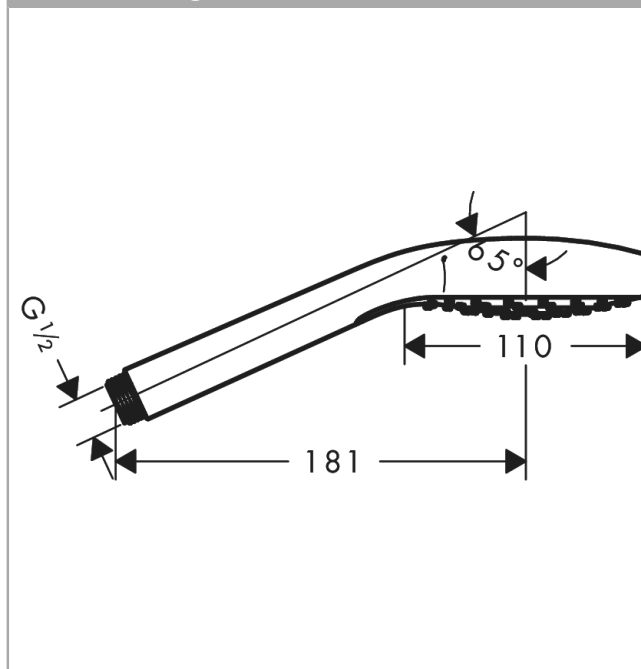

Scale drawing