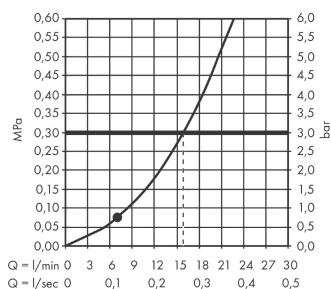

Flowchart

The consumption was measured in combination with the appropriate fittings (thermostat/mixer/in-wall valve) to reflect actual application in practice.