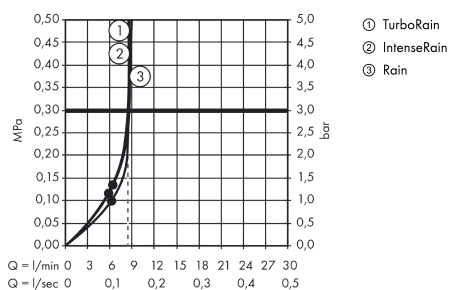

Croma Select S
Hand shower 110 Vario EcoSmart 9 l/min
 Surfaces: **white/chrome** Art. no. : **26803400**

Description

product features

- Shower head size: 110 mm
- Select button to comfortably switch between spray modes
- Spray pattern: Rain, Turbo Rain, IntenseRain
- Maximum flow rate (at 3 bar): 9 l/min
- with internal water conduction
- rinseable dirt filter
- Connection thread 1/2"
- minimum operating pressure 1.5 bar
- winner of the iF product design award 2015
- WRAS 1505300
- Kiwa UK 1504706

Article Details

Price excl. VAT £ 51.67

Technology

Certificates

Product image

Scale drawing

Flowchart

The consumption was measured in combination with the appropriate fittings (thermostat/mixer/in-wall valve) to reflect actual application in practice.