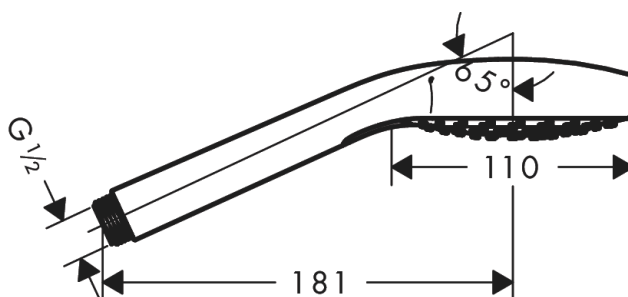

Croma Select S
Hand shower 110 Vario EcoSmart 9 l/min
 Surfaces: **white/chrome** Art. no. : **26803400**

Description

product features

- Shower head size: 110 mm
- Select button to comfortably switch between spray modes
- Spray pattern: Rain, Turbo Rain, IntenseRain
- Maximum flow rate (at 3 bar): 9 l/min
- with internal water conduction
- rinseable dirt filter
- Connection thread 1/2"
- minimum operating pressure 1.5 bar
- winner of the iF product design award 2015
- WRAS 1505300
- Kiwa UK 1504706

Article Details

Price excl. VAT £ 51.67

Technology

Certificates

Product image

Scale drawing

Flowchart

The consumption was measured in combination with the appropriate fittings (thermostat/mixer/in-wall valve) to reflect actual application in practice.