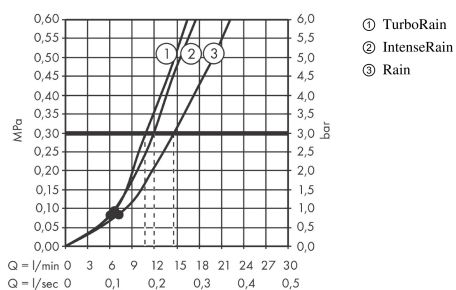

Croma Select S
Hand shower 110 Vario
 Surfaces: **white/chrome**

Art. no. : **26802400**

Description

product features

- Shower head size: 110 mm
- Select button to comfortably switch between spray modes
- Spray pattern: Rain, IntenseRain, Turbo Rain
- Maximum flow rate (at 3 bar): 15 l/min
- with internal water conduction
- rinseable dirt filter
- Connection thread 1/2"
- min operating pressure 1 bar
- winner of the iF product design award 2015
- WRAS 1505300
- Kiwa UK 1504706

Article Details

Price excl. VAT

£ 51.67

Technology

Certificates

Product image

Scale drawing

Flowchart

The consumption was measured in combination with the appropriate fittings (thermostat/mixer/in-wall valve) to reflect actual application in practice.