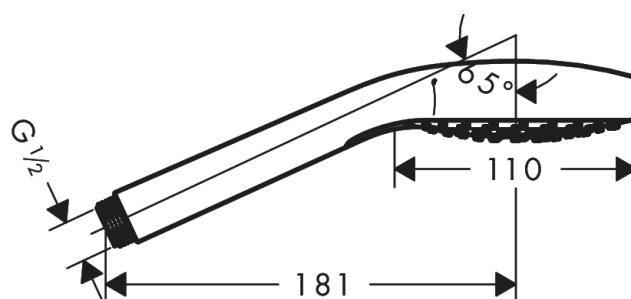

Croma Select S
Hand shower 110 Vario
 Surfaces: **white/chrome**

Art. no. : **26802400**

Description

product features

- Shower head size: 110 mm
- Select button to comfortably switch between spray modes
- Spray pattern: Rain, IntenseRain, Turbo Rain
- Maximum flow rate (at 3 bar): 15 l/min
- with internal water conduction
- rinseable dirt filter
- Connection thread 1/2"
- min operating pressure 1 bar
- winner of the iF product design award 2015
- WRAS 1505300
- Kiwa UK 1504706

Article Details

Price excl. VAT

£ 51.67

Technology

Certificates

Product image

Scale drawing

Flowchart

The consumption was measured in combination with the appropriate fittings (thermostat/mixer/in-wall valve) to reflect actual application in practice.