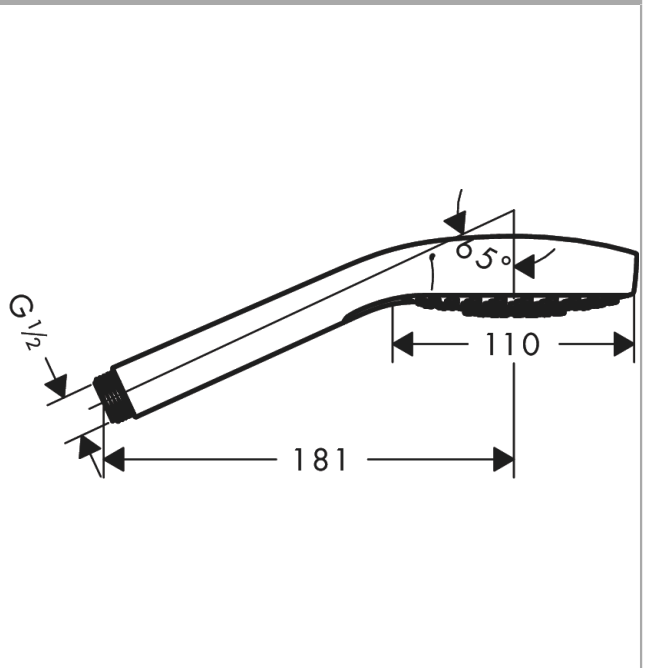

Croma Select S
Hand shower 110 Multi EcoSmart 9 l/min
 Surfaces: **white/chrome** Art. no. : **26801400**

Description

product features

- Shower head size: 110 mm
- Select button to comfortably switch between spray modes
- Spray pattern: SoftRain, IntenseRain, Massage spray
- Maximum flow rate (at 3 bar): 9 l/min
- with internal water conduction
- rinseable dirt filter
- Connection thread 1/2"
- minimum operating pressure 1.5 bar
- WRAS 1505300
- Kiwa UK 1504706

Article Details

Price excl. VAT

£ 64.17

Technology

Certificates

Product image

Scale drawing

Flowchart

The consumption was measured in combination with the appropriate fittings (thermostat/mixer/ in-wall valve) to reflect actual application in practice.