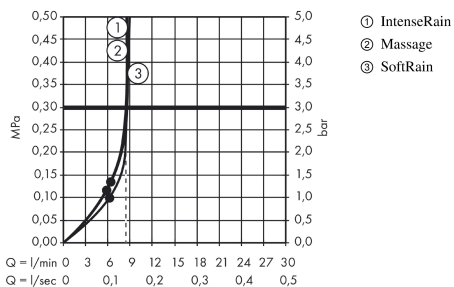

Croma Select S
Hand shower 110 Multi EcoSmart 9 l/min
 Surfaces: **white/chrome** Art. no. : **26801400**

Description

product features

- Shower head size: 110 mm
- Select button to comfortably switch between spray modes
- Spray pattern: SoftRain, IntenseRain, Massage spray
- Maximum flow rate (at 3 bar): 9 l/min
- with internal water conduction
- rinseable dirt filter
- Connection thread 1/2"
- minimum operating pressure 1.5 bar
- WRAS 1505300
- Kiwa UK 1504706

Article Details

Price excl. VAT

£ 64.17

Technology

Certificates

Product image

Scale drawing

Flowchart

The consumption was measured in combination with the appropriate fittings (thermostat/mixer/ in-wall valve) to reflect actual application in practice.