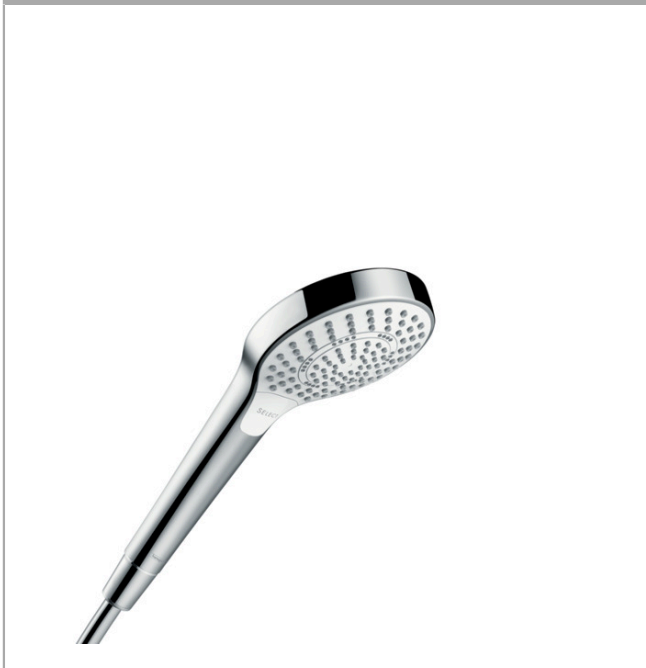

Croma Select S
Hand shower 110 Multi EcoSmart 9 l/min
Surfaces: **white/chrome** Art. no. : **26801400**

Description

product features

- Shower head size: 110 mm
- Select button to comfortably switch between spray modes
- Spray pattern: SoftRain, IntenseRain, Massage spray
- Maximum flow rate (at 3 bar): 9 l/min
- with internal water conduction
- rinseable dirt filter
- Connection thread 1/2"
- minimum operating pressure 1.5 bar
- WRAS 1505300
- Kiwa UK 1504706

Article Details

Price excl. VAT

£ 64.17

Technology

Certificates

Product image