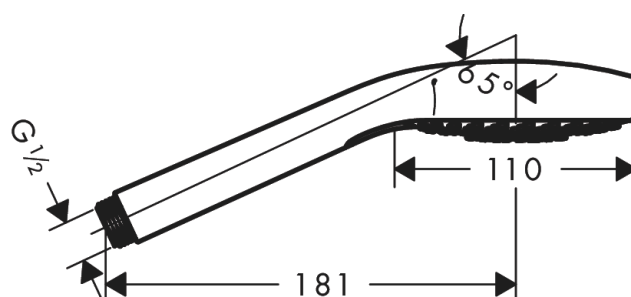

### product features

- Shower head size: 110 mm
- Select button to comfortably switch between spray modes
- Spray pattern: SoftRain, IntenseRain, Massage spray
- Maximum flow rate (at 3 bar): 16 l/min
- with internal water conduction
- rinseable dirt filter
- Connection thread 1/2"
- operating pressure: min. 1 bar / max. 6 bar
- WRAS 1505300
- Kiwa UK 1504706

## Scale drawing