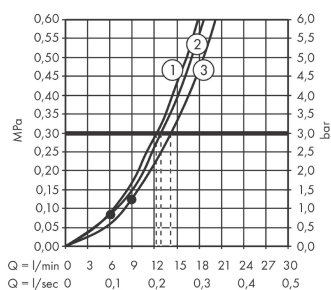

Flowchart

The consumption was measured in combination with the appropriate fittings (thermostat/mixer/ in-wall valve) to reflect actual application in practice.