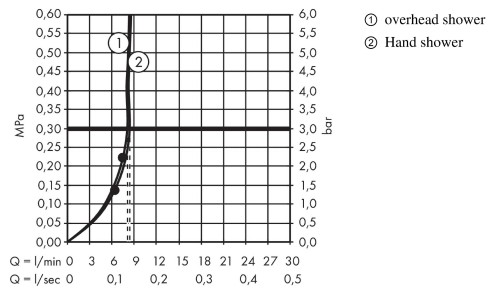

Croma Select S
Showerpipe 280 1jet EcoSmart 9 l/min with thermostatic shower mixer
Surfaces: **chrome**   Art. no. : **26794000**

Flowchart