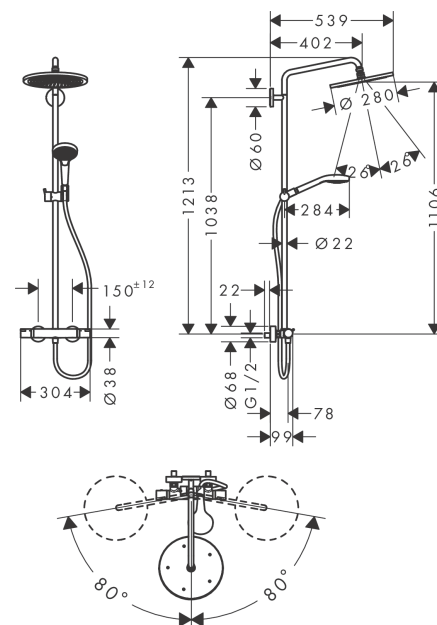

Croma Select S
Showerpipe 280 1jet EcoSmart 9 l/min with thermostatic shower mixer
 Surfaces: **chrome** Art. no. : **26794000**

Description

product features

- Consists of: overhead shower, hand shower, Thermostatic shower mixer, shower hose, slider
- overhead shower Croma 280
- Shower head size: 280 mm
- Spray pattern: RainAir
- overhead shower angle adjustable
- Shower arm length: 400 mm
- height-adjustable hand shower holder
- flow rate RainAir 9 l/min at 3 bar
- Operating pressure: min. 1.5 bar/max. 10 bar
- Swivel shower arm
- thermostat Ecostat Comfort
- safety stop at 40°C
- adjustable hot water limitation
- outlets controlled via volume control/diverter and may not be used simultaneously
- exposed design allows easy installation, all working parts are outside of the wall
- Connection dimension 1/2"
- Connection thread 1/2"
- Centre distance 150 mm ± 12 mm
- pipe can be shortened in height

Article Details

Price excl. VAT

£ 750.00

Technology

Product image

Scale drawing

Croma Select S
Showerpipe 280 1jet EcoSmart 9 l/min with thermostatic shower mixer
 Surfaces: **chrome** Art. no. : **26794000**

Flowchart

Croma Select S
Showerpipe 280 1jet EcoSmart 9 l/min with thermostatic shower mixer
 Surfaces: **chrome** Art. no. : **26794000**

Installation examples