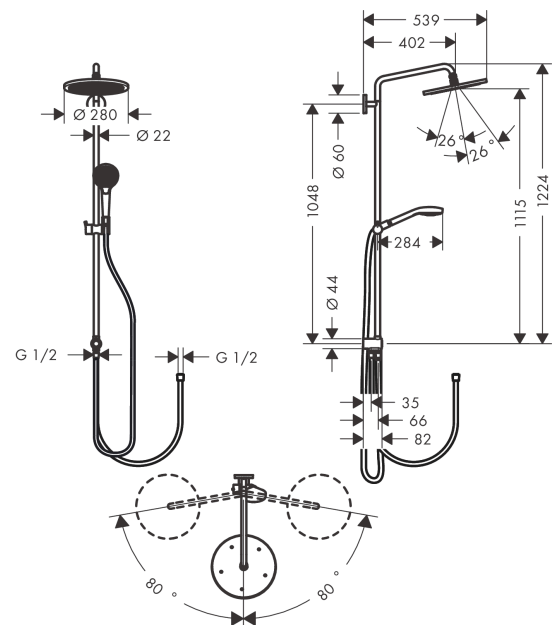

### product features

- Consists of: overhead shower, hand shower, shower hose, slider
- overhead shower Croma 280
- Shower head size: 280 mm
- Spray pattern: RainAir
- overhead shower angle adjustable
- Shower arm length: 400 mm
- swivelling shower arm
- height-adjustable hand shower holder
- Outlet: overhead shower, hand shower
- Flow rate RainAir (at 3 bar): 10 l/min
- Operating pressure: min. 1 bar/max. 6 bar
- exposed design allows easy installation, all working parts are outside of the wall
- Water connection: Isiflex shower hose 80 cm
- Connection thread 1/2"
- pipe can be shortened in height
- Requires a separate exposed or concealed shower mixer with independent flow and temperature control. Choose from hansgrohe's range of one way thermostatic valves

## Scale drawing

**Croma Select S**  
**Showerpipe 280 1jet Reno**  
 Surfaces: **chrome**    Art. no. : **26793000**