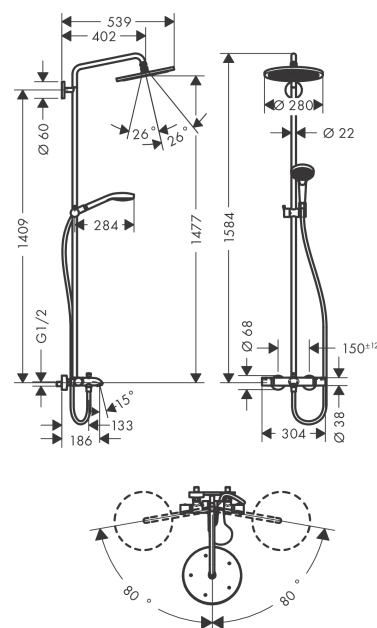

Croma Select S
Showerpipe 280 1jet with thermostatic bath mixer
 Surfaces: **chrome** Art. no. : **26792000**

Description

product features

- Consists of: overhead shower, hand shower, thermostatic bath mixer, shower hose, slider
- overhead shower Croma 280
- Shower head size: 280 mm
- Spray pattern: RainAir
- overhead shower angle adjustable
- height-adjustable hand shower holder
- flow rate RainAir 16 l/min at 3 bar
- Operating pressure: min. 1.4 bar/max. 10 bar
- Swivel shower arm
- thermostat Ecostat Comfort
- flow rate bath filler 20 l/min at 3 bar
- safety stop at 40°C
- adjustable hot water limitation
- outlets controlled via volume control/diverter and may not be used simultaneously
- exposed design allows easy installation, all working parts are outside of the wall
- Connection dimension 1/2"
- Connection thread 1/2"
- Centre distance 150 mm ± 12 mm
- pipe can be shortened in height
- operating pressure: min 1.4 bar / max 10 bar

Article Details

Price excl. VAT

£ 950.00

Technology

Product image

Scale drawing

Croma Select S
Showerpipe 280 1jet with thermostatic bath mixer
 Surfaces: **chrome** Art. no. : **26792000**

Flowchart

Croma Select S
Showerpipe 280 1jet with thermostatic bath mixer
 Surfaces: **chrome** Art. no. : **26792000**

Installation examples