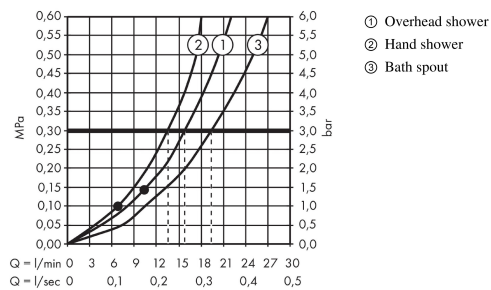

Croma Select S
Showerpipe 280 1jet with thermostatic bath mixer
 Surfaces: **chrome** Art. no. : **26792000**

Description

product features

- Consists of: overhead shower, hand shower, thermostatic bath mixer, shower hose, slider
- overhead shower Croma 280
- Shower head size: 280 mm
- Spray pattern: RainAir
- overhead shower angle adjustable
- height-adjustable hand shower holder
- flow rate RainAir 16 l/min at 3 bar
- Operating pressure: min. 1.4 bar/max. 10 bar
- Swivel shower arm
- thermostat Ecostat Comfort
- flow rate bath filler 20 l/min at 3 bar
- safety stop at 40°C
- adjustable hot water limitation
- outlets controlled via volume control/diverter and may not be used simultaneously
- exposed design allows easy installation, all working parts are outside of the wall
- Connection dimension 1/2"
- Connection thread 1/2"
- Centre distance 150 mm ± 12 mm
- pipe can be shortened in height
- operating pressure: min 1.4 bar / max 10 bar

Article Details

Price excl. VAT

£ 950.00

Technology

Product image

Scale drawing

Croma Select S
Showerpipe 280 1jet with thermostatic bath mixer
 Surfaces: **chrome** Art. no. : **26792000**

Flowchart