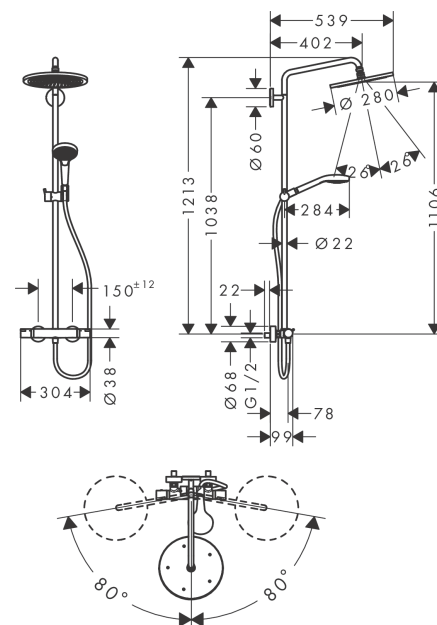

### product features

- Consists of: overhead shower, hand shower, Thermostatic shower mixer, shower hose, slider
- overhead shower Croma 280
- Shower head size: 280 mm
- Spray pattern: RainAir
- overhead shower angle adjustable
- Shower arm length: 400 mm
- height-adjustable hand shower holder
- flow rate RainAir 16 l/min at 3 bar
- Operating pressure: min. 1 bar/max. 10 bar
- Swivel shower arm
- thermostat Ecostat Comfort
- safety stop at 40°C
- adjustable hot water limitation
- outlets controlled via volume control/diverter and may not be used simultaneously
- exposed design allows easy installation, all working parts are outside of the wall
- Connection dimension 1/2"
- Connection thread 1/2"
- Centre distance 150 mm ± 12 mm
- pipe can be shortened in height

## Product image

## Scale drawing

**Croma Select S**  
**Showerpipe 280 1jet with thermostatic shower mixer**  
 Surfaces: **chrome**    Art. no. : **26790000**