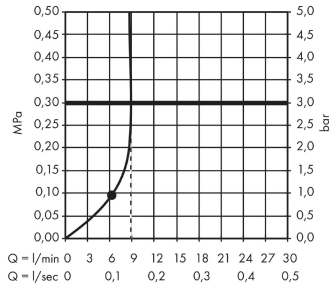

Crometta E
Overhead shower 240 1jet EcoSmart 9 l/min
 Surfaces: **chrome** Art. no. : **26727000**

Description

product features

- Spray pattern: Rain
- Shower head size: 240 x 240 mm
- Ball-joint: overhead shower angle adjustable
- maximum flow rate 9 l/min at 3 bar
- flow rate Rain 9 l/min at 3 bar
- Operating pressure: min. 1 bar/max. 6 bar
- Spray face: plastic
- Installation: ceiling or wall
- Connection thread 1/2"
- winner of the iF product design award 2016
- WRAS 1611034
- WRAS 1611034
- WRAS 1611034

Article Details

Price excl. VAT £ 190.00

Technology

Certificates

kiwa

Product image

Scale drawing

Crometta E
Overhead shower 240 1jet EcoSmart 9 l/min
 Surfaces: **chrome** Art. no. : **26727000**

Flowchart

The consumption was measured in combination with the appropriate fittings (thermostat/mixer/in-wall valve) to reflect actual application in practice.