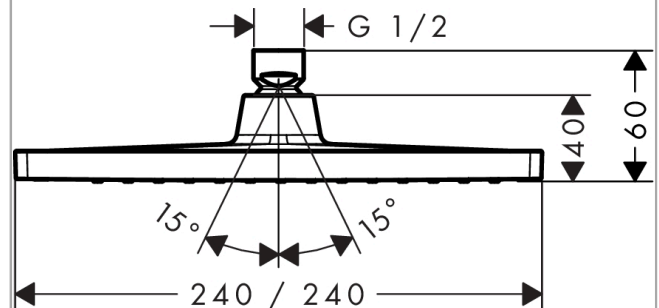

Crometta E
Overhead shower 240 1jet EcoSmart 9 l/min
 Surfaces: **chrome** Art. no. : **26727000**

Description

product features

- Spray pattern: Rain
- Shower head size: 240 x 240 mm
- Ball-joint: overhead shower angle adjustable
- maximum flow rate 9 l/min at 3 bar
- flow rate Rain 9 l/min at 3 bar
- Operating pressure: min. 1 bar/max. 6 bar
- Spray face: plastic
- Installation: ceiling or wall
- Connection thread 1/2"
- winner of the iF product design award 2016
- WRAS 1611034
- WRAS 1611034
- WRAS 1611034

Article Details

Price excl. VAT £ 190.00

Technology

Certificates

kiwa

Product image

Scale drawing

Crometta E
Overhead shower 240 1jet EcoSmart 9 l/min
 Surfaces: **chrome** Art. no. : **26727000**

Flowchart

The consumption was measured in combination with the appropriate fittings (thermostat/mixer/in-wall valve) to reflect actual application in practice.