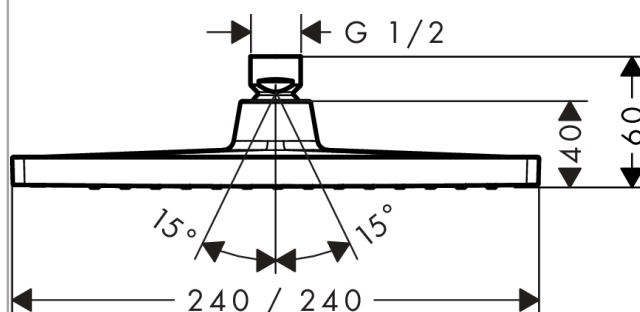

Scale drawing