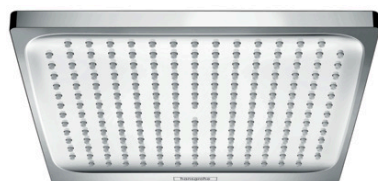

Crometta E

Overhead shower 240 1jet

Surfaces: **chrome** Art. no. : **26726000**

Description

product features

- Spray pattern: Rain
- Shower head size: 240 x 240 mm
- Ball-joint: overhead shower angle adjustable
- flow rate Rain 18 l/min at 3 bar
- Operating pressure: min. 1 bar/max. 6 bar
- Spray face: plastic
- Installation: ceiling or wall
- Connection thread 1/2"
- winner of the iF product design award 2016
- WRAS 1611034
- WRAS 1611034
- WRAS 1611034

Article Details

Price excl. VAT

£ 190.00

Technology

Certificates

kiwa

Product image