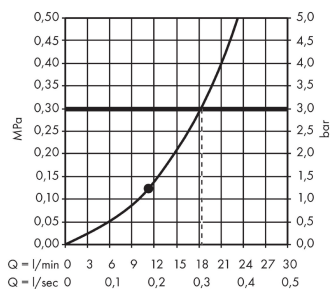

Flowchart

The consumption was measured in combination with the appropriate fittings (thermostat/mixer/ in-wall valve) to reflect actual application in practice.