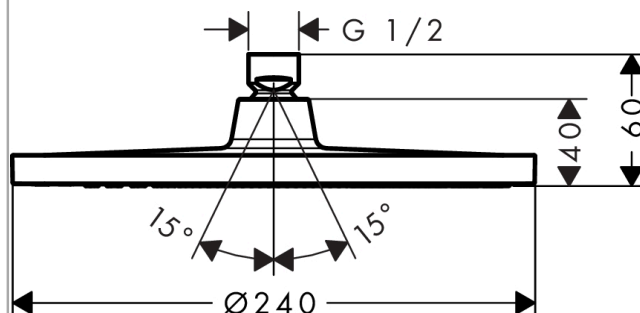

Scale drawing