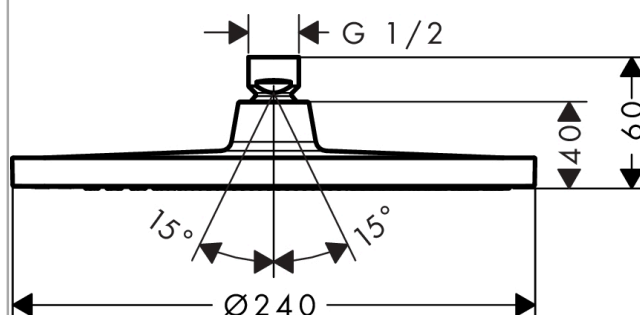

Scale drawing