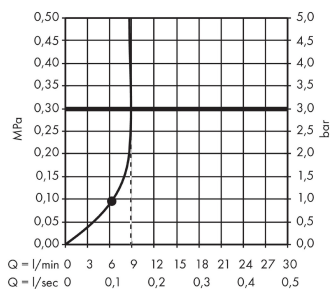

Flowchart

The consumption was measured in combination with the appropriate fittings (thermostat/mixer/ in-wall valve) to reflect actual application in practice.