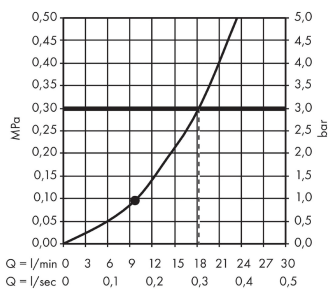

Crometta S
Overhead shower 240 1jet
 Surfaces: **chrome** Art. no. : **26723000**

Description

product features

- Spray pattern: Rain
- Shower head size: 240 mm
- Ball-joint: overhead shower angle adjustable
- flow rate Rain 18 l/min at 3 bar
- Operating pressure: min. 1 bar/max. 6 bar
- Spray face: plastic
- Installation: ceiling or wall
- Connection thread 1/2"
- WRAS 1611034
- WRAS 1611034
- WRAS 1611034

Article Details

Price excl. VAT £ 190.00

Technology

Certificates

kiwa

Product image

Scale drawing

Flowchart

The consumption was measured in combination with the appropriate fittings (thermostat/mixer/ in-wall valve) to reflect actual application in practice.