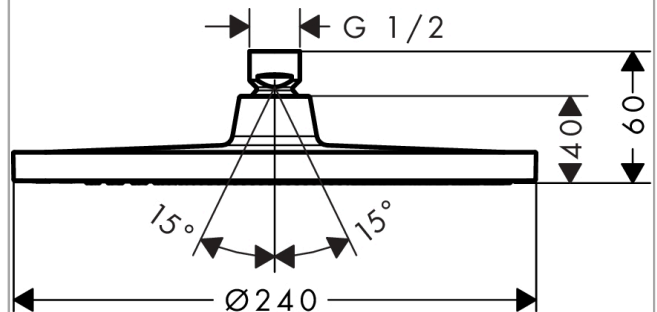

Scale drawing