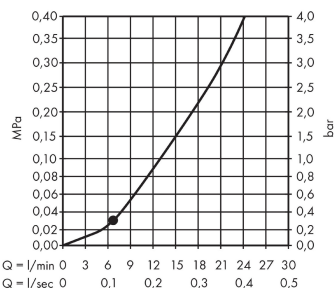

Crometta E

Overhead shower 240 1jet LowPressure min 0.2. bar

Surfaces: chrome Art. no. : 26722000

Description

product features

- Spray pattern: Rain
- Shower head size: 240 x 240 mm
- Ball-joint: overhead shower angle adjustable
- Spray face: plastic
- Installation: ceiling or wall
- Connection thread 1/2"
- winner of the iF product design award 2016
- WRAS 1611034
- WRAS 1611034
- WRAS 1611034

Article Details

Price excl. VAT

£ 190.00

Technology

Certificates

kiwa

Product image

Scale drawing

Flowchart

The consumption was measured in combination with the appropriate fittings (thermostat/mixer/ in-wall valve) to reflect actual application in practice.