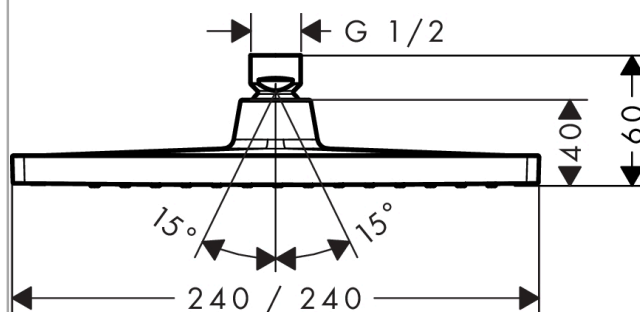

Crometta E

Overhead shower 240 1jet LowPressure min 0.2. bar

Surfaces: chrome Art. no. : 26722000

Description

product features

- Spray pattern: Rain
- Shower head size: 240 x 240 mm
- Ball-joint: overhead shower angle adjustable
- Spray face: plastic
- Installation: ceiling or wall
- Connection thread 1/2"
- winner of the iF product design award 2016
- WRAS 1611034
- WRAS 1611034
- WRAS 1611034

Flowchart

The consumption was measured in combination with the appropriate fittings (thermostat/mixer/ in-wall valve) to reflect actual application in practice.