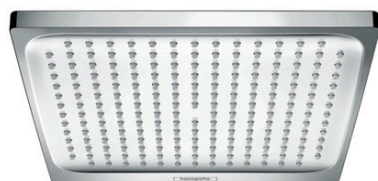

Crometta E

Overhead shower 240 1jet LowPressure min 0.2. bar

Surfaces: chrome Art. no. : 26722000

Description

product features

- Spray pattern: Rain
- Shower head size: 240 x 240 mm
- Ball-joint: overhead shower angle adjustable
- Spray face: plastic
- Installation: ceiling or wall
- Connection thread 1/2"
- winner of the iF product design award 2016
- WRAS 1611034
- WRAS 1611034
- WRAS 1611034

Article Details

Price excl. VAT

£ 190.00

Technology

Certificates

kiwa

Product image

Scale drawing