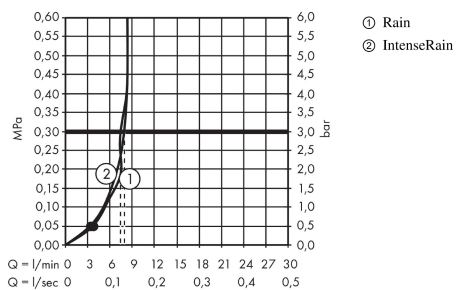

Crometta

Shower holder set 100 Vario EcoSmart 9 l/min with shower hose 125 cm

Surfaces: **white/chrome** Art. no. : **26693400**

Description

product features

- Consists of: hand shower, shower holder, shower hose
- Shower head size: 100 mm
- Spray pattern: Rain, IntenseRain
- spray type adjustment by turning
- Maximum flow rate (at 3 bar): 9 l/min
- pivot connector prevent hose from tangling
- wall supports of plastic

Article Details

Price excl. VAT

£ 33.33

Technology

Product image

Scale drawing

Flowchart

The consumption was measured in combination with the appropriate fittings (thermostat/mixer/ in-wall valve) to reflect actual application in practice.