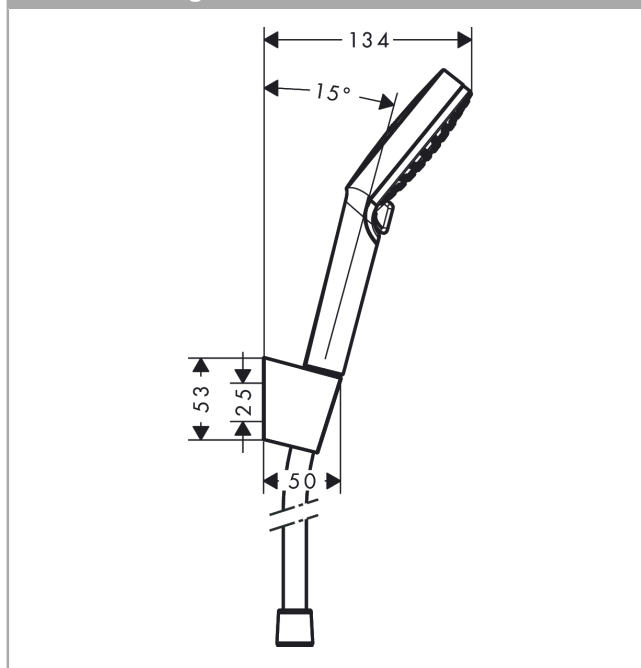

Crometta

Shower holder set 100 Vario EcoSmart 9 l/min with shower hose 125 cm

Surfaces: **white/chrome** Art. no. : **26693400**

Description

product features

- Consists of: hand shower, shower holder, shower hose
- Shower head size: 100 mm
- Spray pattern: Rain, IntenseRain
- spray type adjustment by turning
- Maximum flow rate (at 3 bar): 9 l/min
- pivot connector prevent hose from tangling
- wall supports of plastic

Article Details

Price excl. VAT

£ 33.33

Technology

Product image

Scale drawing

Flowchart

The consumption was measured in combination with the appropriate fittings (thermostat/mixer/ in-wall valve) to reflect actual application in practice.