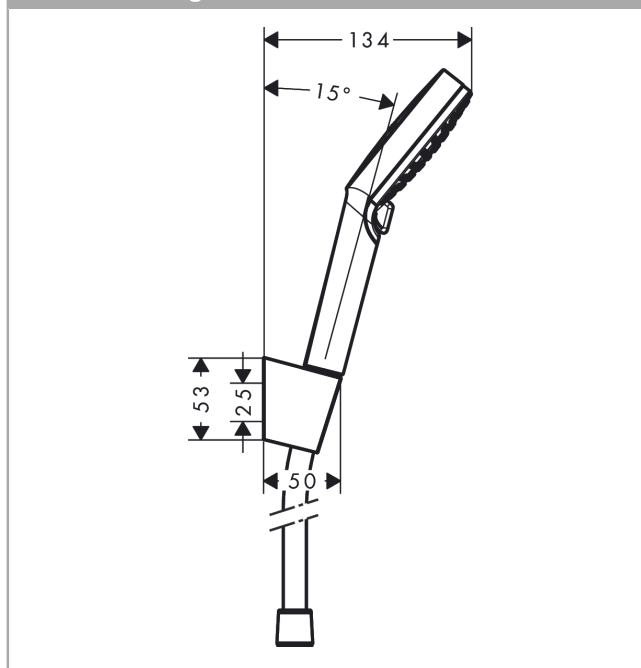

Crometta

Shower holder set 100 Vario with shower hose 160 cm

Surfaces: **white/chrome** Art. no. : **26692400**

Description

product features

- Consists of: hand shower, shower holder, shower hose
- Shower head size: 100 mm
- Spray pattern: Rain, IntenseRain
- spray type adjustment by turning
- Maximum flow rate (at 3 bar): 14 l/min
- pivot connector prevent hose from tangling
- wall supports of plastic

Article Details

Price excl. VAT

£ 38.33

Technology

Product image

Scale drawing

Flowchart

The consumption was measured in combination with the appropriate fittings (thermostat/mixer/ in-wall valve) to reflect actual application in practice.