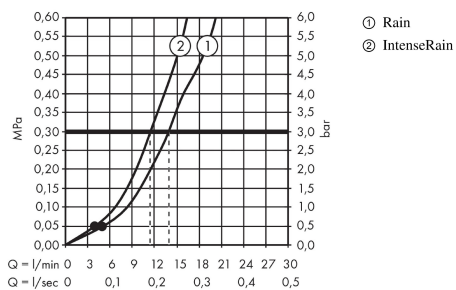

Crometta

Shower holder set 100 Vario with shower hose 160 cm

Surfaces: **white/chrome** Art. no. : **26692400**

Description

product features

- Consists of: hand shower, shower holder, shower hose
- Shower head size: 100 mm
- Spray pattern: Rain, IntenseRain
- spray type adjustment by turning
- Maximum flow rate (at 3 bar): 14 l/min
- pivot connector prevent hose from tangling
- wall supports of plastic

Article Details

Price excl. VAT

£ 38.33

Technology

Product image

Scale drawing

Flowchart

The consumption was measured in combination with the appropriate fittings (thermostat/mixer/ in-wall valve) to reflect actual application in practice.