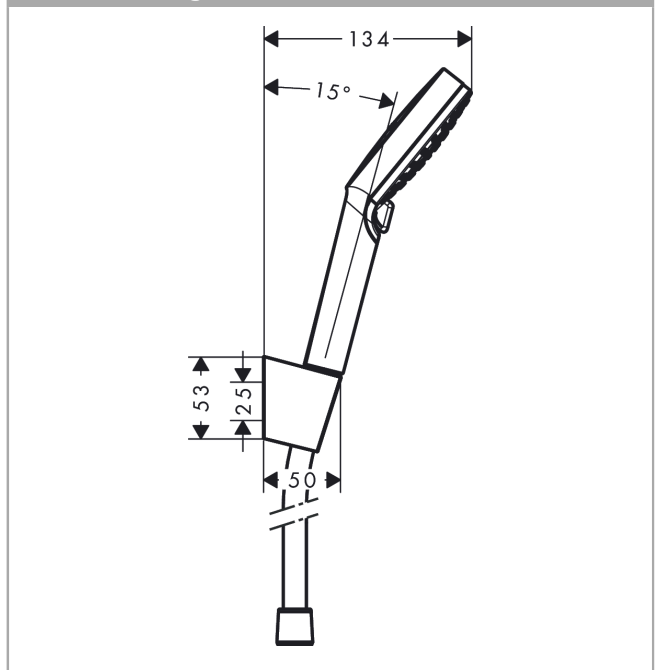

Crometta

Shower holder set 100 Vario with shower hose 125 cm

Surfaces: **white/chrome** Art. no. : **26691400**

Description

product features

- Consists of: hand shower, shower holder, shower hose
- Shower head size: 100 mm
- Spray pattern: Rain, IntenseRain
- spray type adjustment by turning
- Maximum flow rate (at 3 bar): 14 l/min
- pivot connector prevent hose from tangling
- wall supports of plastic
- operating pressure: min 1 bar / max 6 bar

Article Details

Price excl. VAT

£ 31.67

Technology

Product image

Scale drawing

Flowchart

The consumption was measured in combination with the appropriate fittings (thermostat/mixer/ in-wall valve) to reflect actual application in practice.