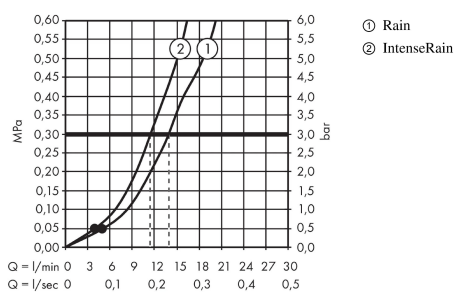

Crometta

Shower holder set 100 Vario with shower hose 125 cm

Surfaces: **white/chrome** Art. no. : **26691400**

Description

product features

- Consists of: hand shower, shower holder, shower hose
- Shower head size: 100 mm
- Spray pattern: Rain, IntenseRain
- spray type adjustment by turning
- Maximum flow rate (at 3 bar): 14 l/min
- pivot connector prevent hose from tangling
- wall supports of plastic
- operating pressure: min 1 bar / max 6 bar

Article Details

Price excl. VAT

£ 31.67

Technology

Product image

Scale drawing

Flowchart

The consumption was measured in combination with the appropriate fittings (thermostat/mixer/ in-wall valve) to reflect actual application in practice.