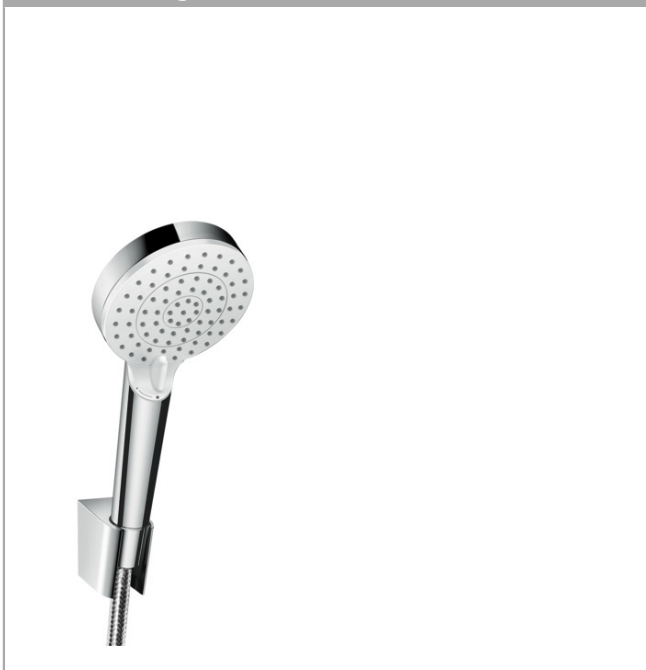

Crometta

Shower holder set 100 Vario with shower hose 125 cm

Surfaces: **white/chrome** Art. no. : **26691400**

Description

product features

- Consists of: hand shower, shower holder, shower hose
- Shower head size: 100 mm
- Spray pattern: Rain, IntenseRain
- spray type adjustment by turning
- Maximum flow rate (at 3 bar): 14 l/min
- pivot connector prevent hose from tangling
- wall supports of plastic
- operating pressure: min 1 bar / max 6 bar

Article Details

Price excl. VAT

£ 31.67

Technology

Product image

Scale drawing

Flowchart

The consumption was measured in combination with the appropriate fittings (thermostat/mixer/ in-wall valve) to reflect actual application in practice.