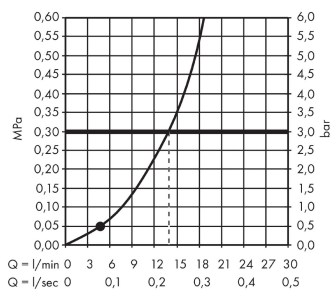

Crometta

Shower holder set 100 1jet with shower hose 125 cm

Surfaces: **white/chrome** Art. no. : **26690400**

Description

product features

- Consists of: hand shower, shower holder, shower hose
- Shower head size: 100 mm
- Spray pattern: Rain
- Maximum flow rate (at 3 bar): 14 l/min
- pivot connector prevent hose from tangling
- wall supports of plastic
- operating pressure: min 1 bar / max 6 bar

Article Details

Price excl. VAT

£ 29.17

Technology

Product image

Scale drawing

Flowchart

The consumption was measured in combination with the appropriate fittings (thermostat/mixer/ in-wall valve) to reflect actual application in practice.