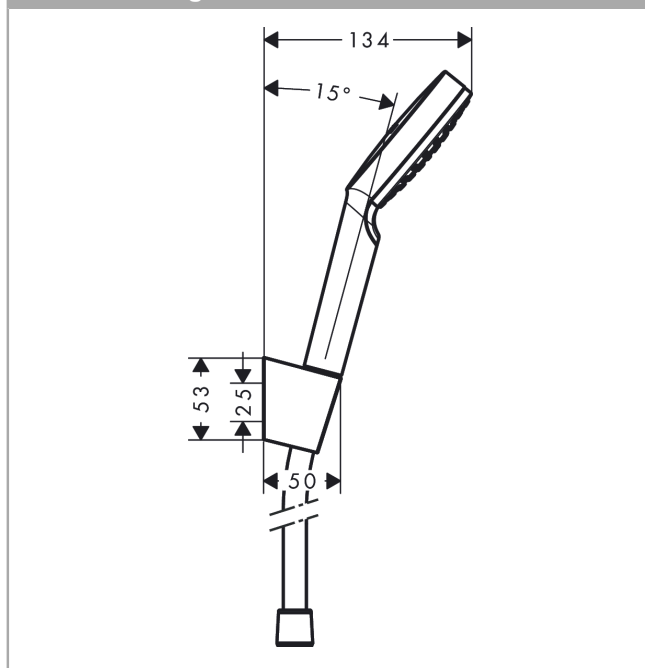

Crometta

Shower holder set 100 1jet with shower hose 125 cm

Surfaces: **white/chrome** Art. no. : **26690400**

Description

product features

- Consists of: hand shower, shower holder, shower hose
- Shower head size: 100 mm
- Spray pattern: Rain
- Maximum flow rate (at 3 bar): 14 l/min
- pivot connector prevent hose from tangling
- wall supports of plastic
- operating pressure: min 1 bar / max 6 bar

Article Details

Price excl. VAT

£ 29.17

Technology

Product image

Scale drawing

Flowchart

The consumption was measured in combination with the appropriate fittings (thermostat/mixer/ in-wall valve) to reflect actual application in practice.