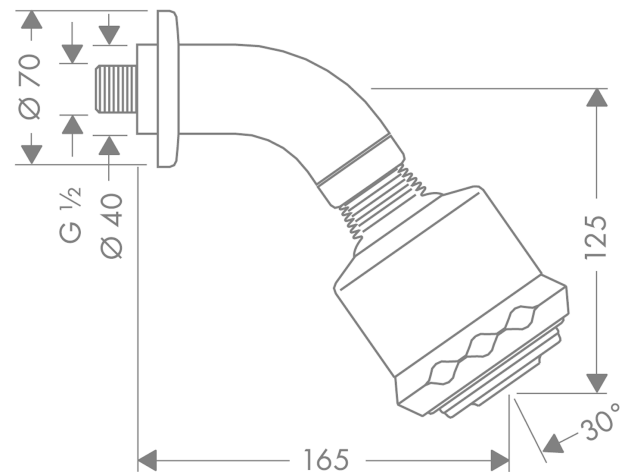

Clubmaster

Overhead shower 3jet EcoSmart 9 l/min with shower arm

Surfaces: **chrome** Art. no. : **26606000**

Description

product features

- Consists of: overhead shower, shower arm
- Spray pattern: normal spray, Soft spray, Massage spray
- Shower head size: 85 mm
- Shower arm length: 165 mm
- Ball-joint: overhead shower angle adjustable
- maximum flow rate 9 l/min at 3 bar
- flow rate Soft spray 9 l/min at 3 bar
- flow rate normal spray 9 l/min at 3 bar
- flow rate Massage spray 9 l/min at 3 bar
- grey spray face
- Spray face: plastic
- Installation: wall
- Connection thread 1/2"

Article Details

Price excl. VAT

£ 237.50

Technology

Product image

Scale drawing

Clubmaster
Overhead shower 3jet EcoSmart 9 l/min with shower arm
 Surfaces: **chrome** Art. no. : **26606000**

Flowchart

The consumption was measured in combination with the appropriate fittings (thermostat/mixer/in-wall valve) to reflect actual application in practice.