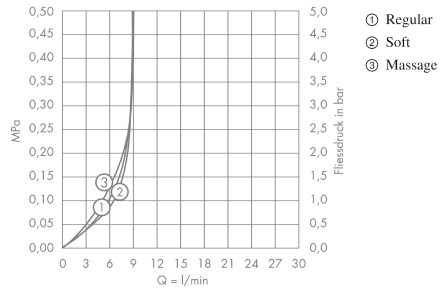

Clubmaster

Overhead shower 3jet EcoSmart 9 l/min with shower arm

Surfaces: **chrome** Art. no. : **26606000**

Description

product features

- Consists of: overhead shower, shower arm
- Spray pattern: normal spray, Soft spray, Massage spray
- Shower head size: 85 mm
- Shower arm length: 165 mm
- Ball-joint: overhead shower angle adjustable
- maximum flow rate 9 l/min at 3 bar
- flow rate Soft spray 9 l/min at 3 bar
- flow rate normal spray 9 l/min at 3 bar
- flow rate Massage spray 9 l/min at 3 bar
- grey spray face
- Spray face: plastic
- Installation: wall
- Connection thread 1/2"

Article Details

Price excl. VAT

£ 237.50

Technology

Product image

Scale drawing

Clubmaster
Overhead shower 3jet EcoSmart 9 l/min with shower arm
 Surfaces: **chrome** Art. no. : **26606000**

Flowchart

The consumption was measured in combination with the appropriate fittings (thermostat/mixer/in-wall valve) to reflect actual application in practice.