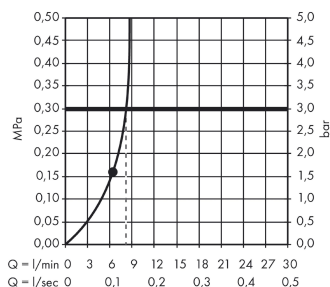

Flowchart

The consumption was measured in combination with the appropriate fittings (thermostat/mixer/ in-wall valve) to reflect actual application in practice.