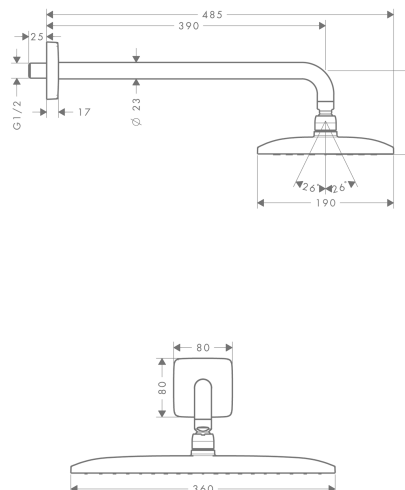

Scale drawing