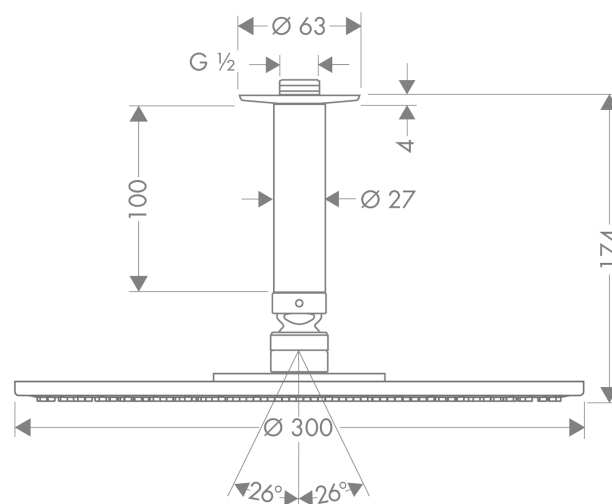

#### product features

- Consists of: overhead shower, ceiling connector
- Spray pattern: RainAir
- Shower head size: 300 mm
- Ball-joint: overhead shower angle adjustable
- maximum flow rate 9 l/min at 3 bar
- flow rate RainAir 9 l/min at 3 bar
- Operating pressure: min. 1 bar/max. 6 bar
- Spray face: metal
- Ceiling connection length: 100 mm
- Installation: ceiling
- Connection thread 1/2"

### Scale drawing