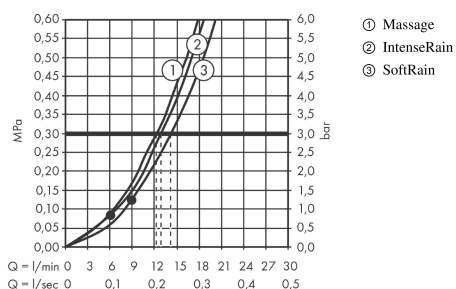

Croma Select E
Shower set 110 Multi with shower rail 90 cm
 Surfaces: **white/chrome** Art. no. : **26590400**

Description

product features

- Consists of: hand shower, shower bar, shower hose, slider
- Shower head size: 110 mm
- Spray pattern: SoftRain, IntenseRain, Massage spray
- Select button to comfortably switch between spray modes
- pivot connector prevent hose from tangling
- slide inclination angle can be adjusted by 45°
- maximum flow rate 16 l/min at 3 bar
- operating pressure: min. 1 bar / max. 6 bar
- wall supports of plastic

Article Details

Price excl. VAT

£ 148.33

Technology

Product image

Scale drawing

Flowchart

The consumption was measured in combination with the appropriate fittings (thermostat/mixer/ in-wall valve) to reflect actual application in practice.