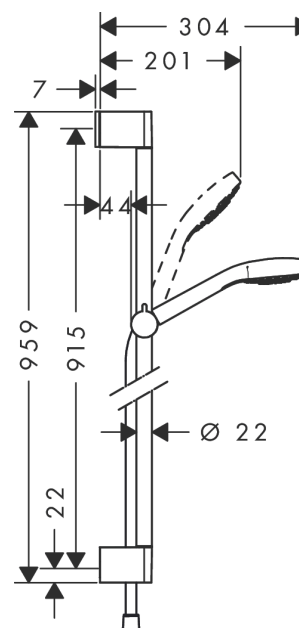

Croma Select E
Shower set 110 Multi with shower rail 90 cm
 Surfaces: **white/chrome** Art. no. : **26590400**

Description

product features

- Consists of: hand shower, shower bar, shower hose, slider
- Shower head size: 110 mm
- Spray pattern: SoftRain, IntenseRain, Massage spray
- Select button to comfortably switch between spray modes
- pivot connector prevent hose from tangling
- slide inclination angle can be adjusted by 45°
- maximum flow rate 16 l/min at 3 bar
- operating pressure: min. 1 bar / max. 6 bar
- wall supports of plastic

Article Details

Price excl. VAT

£ 148.33

Technology

Product image

Scale drawing

Flowchart

The consumption was measured in combination with the appropriate fittings (thermostat/mixer/ in-wall valve) to reflect actual application in practice.

Croma Select E
Shower set 110 Multi with shower rail 90 cm
 Surfaces: **white/chrome** Art. no. : **26590400**

Installation examples