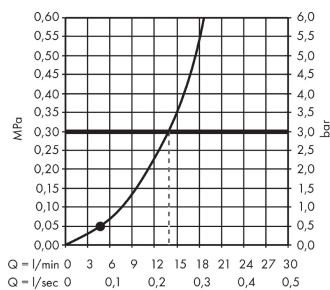

Flowchart

The consumption was measured in combination with the appropriate fittings (thermostat/mixer/ in-wall valve) to reflect actual application in practice.