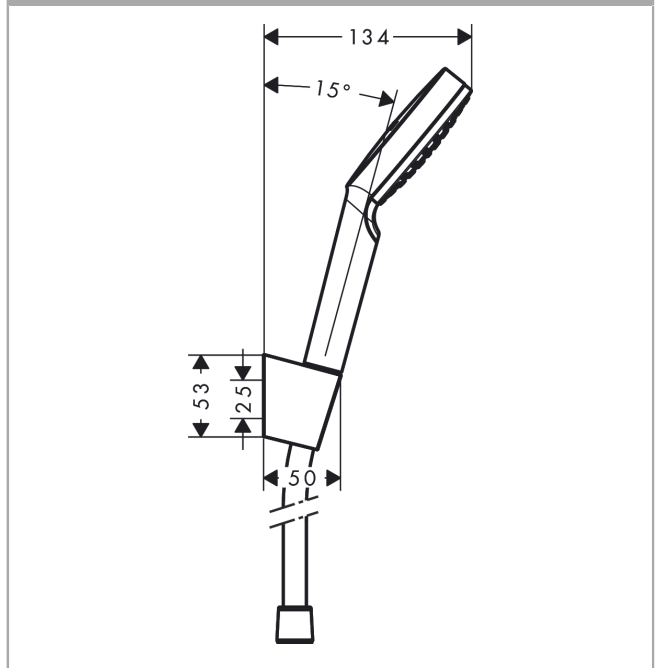

**Crometta**  
**Shower holder set 100 1jet with shower hose 160 cm**  
 Surfaces: **white/chrome** Art. no. : **26567400**

### product features

- Consists of: hand shower, shower holder, shower hose
- Shower head size: 100 mm
- Spray pattern: Rain
- Maximum flow rate (at 3 bar): 14 l/min
- pivot connector prevent hose from tangling
- Noise class: I
- wall supports of plastic

## Scale drawing