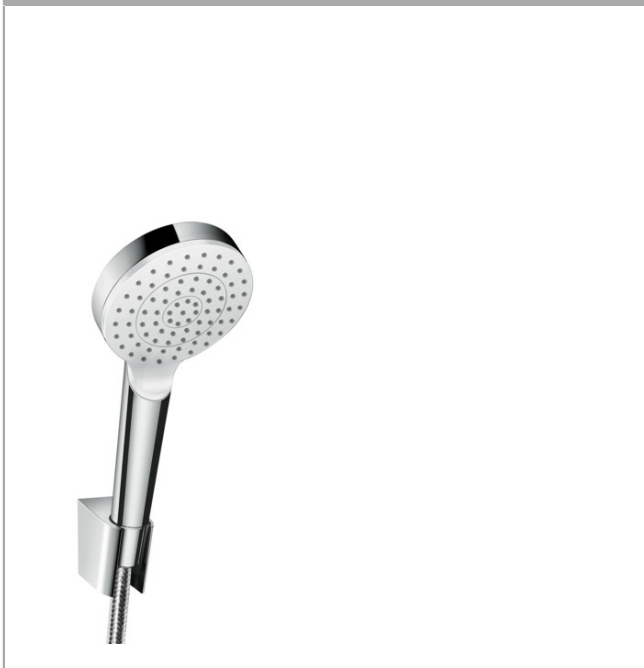

Crometta
Shower holder set 100 1jet with shower hose 160 cm
Surfaces: **white/chrome** Art. no. : **26567400**

Description

product features

- Consists of: hand shower, shower holder, shower hose
- Shower head size: 100 mm
- Spray pattern: Rain
- Maximum flow rate (at 3 bar): 14 l/min
- pivot connector prevent hose from tangling
- Noise class: I
- wall supports of plastic

Article Details

Price excl. VAT

£ 33.33

Technology

Product image