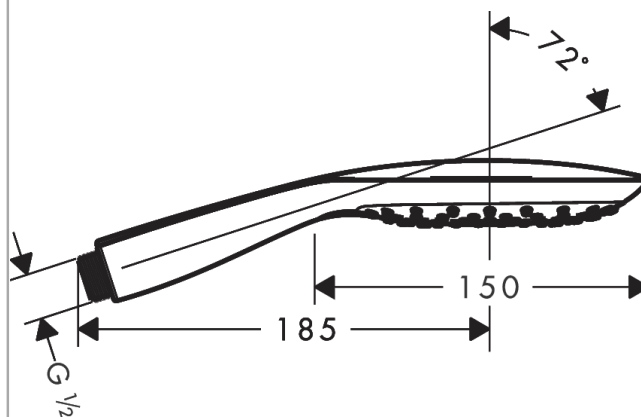

Scale drawing