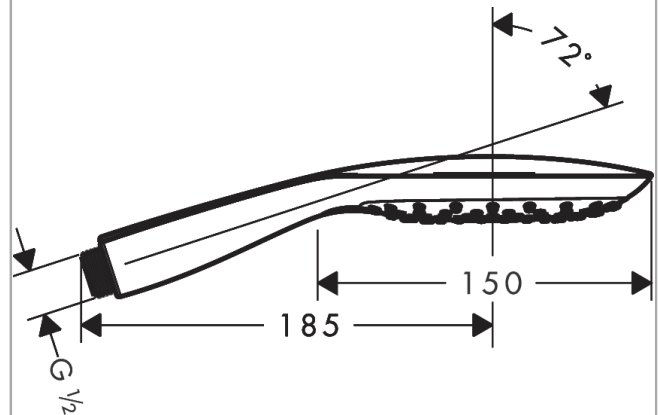

#### product features

- hand shower with 2-shell construction
- Shower head size: 150 mm
- Select button to comfortably switch between spray modes
- Spray pattern: RainAir, CaresseAir, Mix
- Maximum flow rate (at 3 bar): 9 l/min
- Operating pressure: min. 1 bar/max. 6 bar
- with internal water conduction
- rinseable dirt filter
- Connection thread 1/2"
- WRAS 1711066

### Technology

### Scale drawing