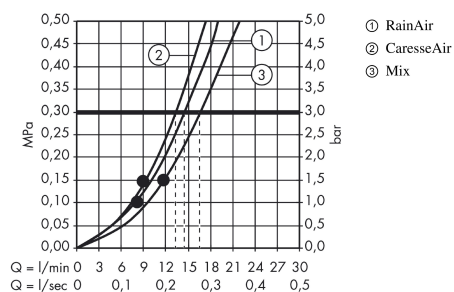

Raindance Select E
Hand shower 150 3jet
 Surfaces: **white/chrome** Art. no. : **26550400**

Description

product features

- hand shower with 2-shell construction
- Shower head size: 150 mm
- Select button to comfortably switch between spray modes
- Spray pattern: RainAir, CaresseAir, Mix
- Maximum flow rate (at 3 bar): 16 l/min
- Operating pressure: min. 1 bar/max. 6 bar
- with internal water conduction
- rinseable dirt filter
- Connection thread 1/2"
- Kiwa UK 1508724

Article Details

Price excl. VAT £ 108.33

Technology

Certificates

kiwa

Product image

Scale drawing

Flowchart

The consumption was measured in combination with the appropriate fittings (thermostat/mixer/in-wall valve) to reflect actual application in practice.