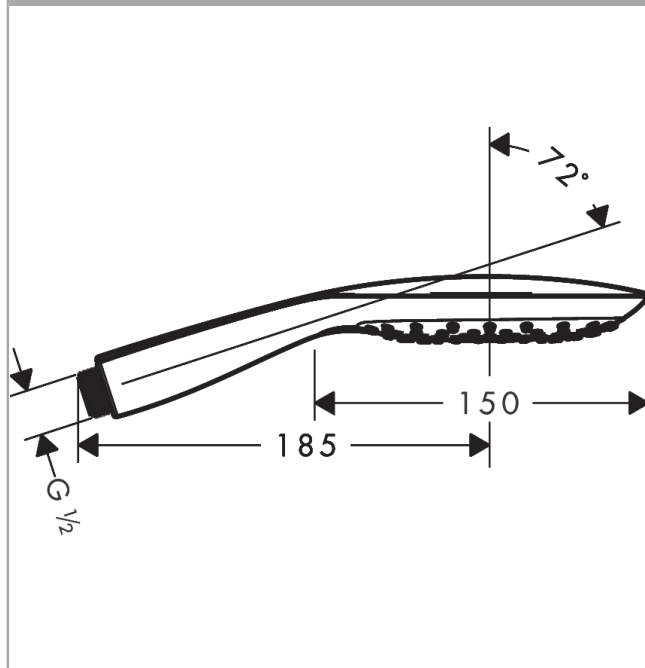

Raindance Select E
Hand shower 150 3jet
 Surfaces: **white/chrome** Art. no. : **26550400**

Description

product features

- hand shower with 2-shell construction
- Shower head size: 150 mm
- Select button to comfortably switch between spray modes
- Spray pattern: RainAir, CaresseAir, Mix
- Maximum flow rate (at 3 bar): 16 l/min
- Operating pressure: min. 1 bar/max. 6 bar
- with internal water conduction
- rinseable dirt filter
- Connection thread 1/2"
- Kiwa UK 1508724

Article Details

Price excl. VAT £ 108.33

Technology

Certificates

kiwa

Product image

Scale drawing

Flowchart

The consumption was measured in combination with the appropriate fittings (thermostat/mixer/in-wall valve) to reflect actual application in practice.