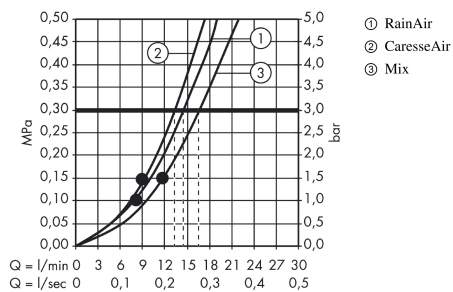

Raindance Select E
Hand shower 150 3jet
 Surfaces: **chrome** Art. no. : **26550000**

Description

product features

- hand shower with 2-shell construction
- Shower head size: 150 mm
- Select button to comfortably switch between spray modes
- Spray pattern: RainAir, CaresseAir, Mix
- Maximum flow rate (at 3 bar): 16 l/min
- Operating pressure: min. 1 bar/max. 6 bar
- with internal water conduction
- rinseable dirt filter
- Connection thread 1/2"
- Kiwa UK 1508724

Article Details

Price excl. VAT £ 108.33

Technology

Certificates

Product image

Scale drawing

Flowchart

The consumption was measured in combination with the appropriate fittings (thermostat/mixer/in-wall valve) to reflect actual application in practice.