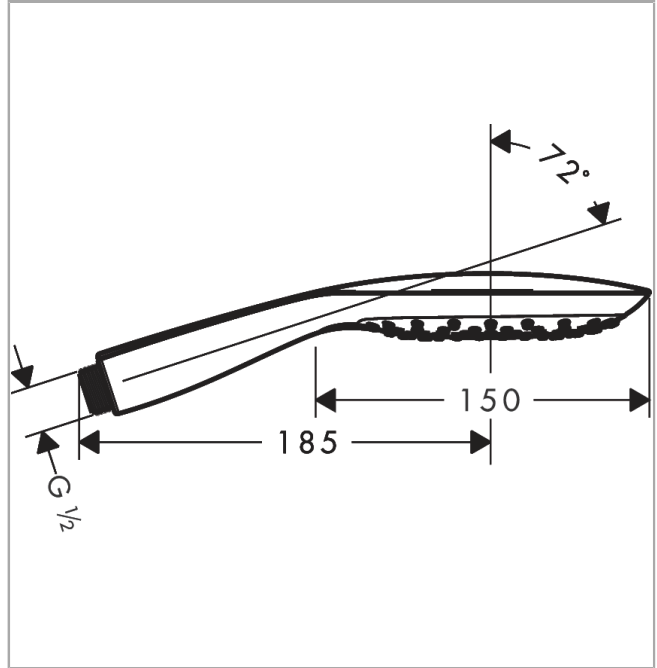

Raindance Select E
Hand shower 150 3jet
 Surfaces: **chrome** Art. no. : **26550000**

Description

product features

- hand shower with 2-shell construction
- Shower head size: 150 mm
- Select button to comfortably switch between spray modes
- Spray pattern: RainAir, CaresseAir, Mix
- Maximum flow rate (at 3 bar): 16 l/min
- Operating pressure: min. 1 bar/max. 6 bar
- with internal water conduction
- rinseable dirt filter
- Connection thread 1/2"
- Kiwa UK 1508724

Article Details

Price excl. VAT £ 108.33

Technology

Certificates

Product image

Scale drawing

Flowchart

The consumption was measured in combination with the appropriate fittings (thermostat/mixer/in-wall valve) to reflect actual application in practice.