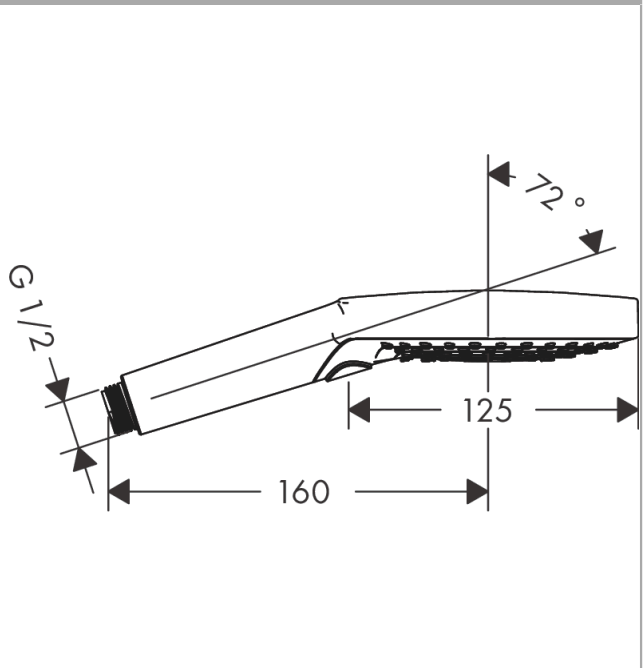

Raindance Select S
Hand shower 120 3jet EcoSmart 9 l/min
 Surfaces: **white/chrome** Art. no. : **26531400**

Description

product features

- hand shower with 2-shell construction
- Shower head size: 125 mm
- Select button to comfortably switch between spray modes
- Spray pattern: Rain, RainAir, Whirl
- Maximum flow rate (at 3 bar): 9 l/min
- with internal water conduction
- rinseable dirt filter
- Connection thread 1/2"
- minimum operating pressure 1.5 bar
- winner of the iF product design award 2014

Article Details

Price excl. VAT

£ 85.83

Technology

Certificates

Product image

Scale drawing

Flowchart