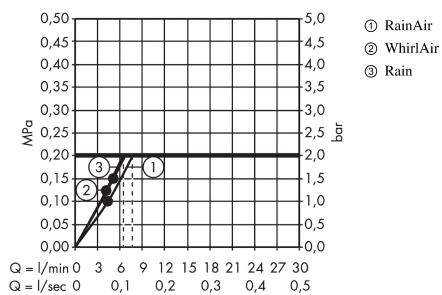

Raindance Select S
Hand shower 120 3jet EcoSmart 9 l/min
 Surfaces: **white/chrome** Art. no. : **26531400**

Description

product features

- hand shower with 2-shell construction
- Shower head size: 125 mm
- Select button to comfortably switch between spray modes
- Spray pattern: Rain, RainAir, Whirl
- Maximum flow rate (at 3 bar): 9 l/min
- with internal water conduction
- rinseable dirt filter
- Connection thread 1/2"
- minimum operating pressure 1.5 bar
- winner of the iF product design award 2014

Article Details

Price excl. VAT

£ 85.83

Technology

Certificates

Product image

Scale drawing

Flowchart

The consumption was measured in combination with the appropriate fittings (thermostat/mixer/ in-wall valve) to reflect actual application in practice.

The consumption was measured in combination with the appropriate fittings (thermostat/mixer/ in-wall valve) to reflect actual application in practice.