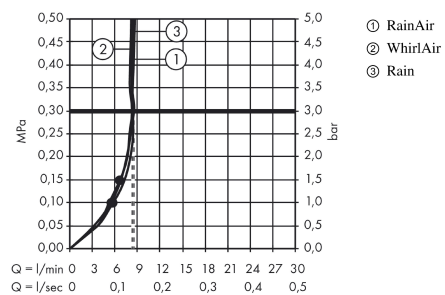

Raindance Select S
Hand shower 120 3jet EcoSmart 9 l/min
 Surfaces: **white/chrome** Art. no. : **26531400**

Description

product features

- hand shower with 2-shell construction
- Shower head size: 125 mm
- Select button to comfortably switch between spray modes
- Spray pattern: Rain, RainAir, Whirl
- Maximum flow rate (at 3 bar): 9 l/min
- with internal water conduction
- rinseable dirt filter
- Connection thread 1/2"
- minimum operating pressure 1.5 bar
- winner of the iF product design award 2014

Article Details

Price excl. VAT

£ 85.83

Technology

Certificates

Product image

Scale drawing

Flowchart

The consumption was measured in combination with the appropriate fittings (thermostat/mixer/ in-wall valve) to reflect actual application in practice.

The consumption was measured in combination with the appropriate fittings (thermostat/mixer/ in-wall valve) to reflect actual application in practice.