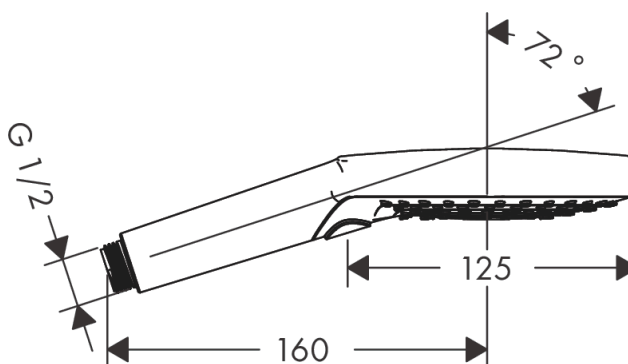

Raindance Select S
Hand shower 120 3jet EcoSmart 9 l/min
 Surfaces: **chrome** Art. no. : **26531000**

Description

product features

- hand shower with 2-shell construction
- Shower head size: 125 mm
- Select button to comfortably switch between spray modes
- Spray pattern: Rain, RainAir, Whirl
- Maximum flow rate (at 3 bar): 9 l/min
- with internal water conduction
- rinseable dirt filter
- Connection thread 1/2"
- minimum operating pressure 1.5 bar
- winner of the iF product design award 2014

Article Details

Price excl. VAT

£ 85.83

Technology

Certificates

kiwa

Product image

Scale drawing

Flowchart

The consumption was measured in combination with the appropriate fittings (thermostat/mixer/ in-wall valve) to reflect actual application in practice.

The consumption was measured in combination with the appropriate fittings (thermostat/mixer/ in-wall valve) to reflect actual application in practice.