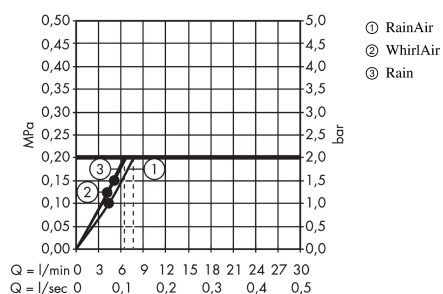

Raindance Select S
Hand shower 120 3jet EcoSmart 9 l/min
 Surfaces: **chrome** Art. no. : **26531000**

Description

product features

- hand shower with 2-shell construction
- Shower head size: 125 mm
- Select button to comfortably switch between spray modes
- Spray pattern: Rain, RainAir, Whirl
- Maximum flow rate (at 3 bar): 9 l/min
- with internal water conduction
- rinseable dirt filter
- Connection thread 1/2"
- minimum operating pressure 1.5 bar
- winner of the iF product design award 2014

Article Details

Price excl. VAT

£ 85.83

Technology

Certificates

kiwa

Product image

Scale drawing

Flowchart

The consumption was measured in combination with the appropriate fittings (thermostat/mixer/ in-wall valve) to reflect actual application in practice.

The consumption was measured in combination with the appropriate fittings (thermostat/mixer/ in-wall valve) to reflect actual application in practice.