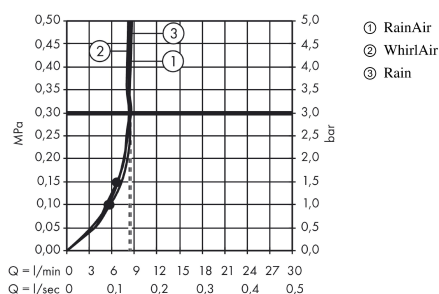

Raindance Select S
Hand shower 120 3jet EcoSmart 9 l/min
 Surfaces: **chrome** Art. no. : **26531000**

Description

product features

- hand shower with 2-shell construction
- Shower head size: 125 mm
- Select button to comfortably switch between spray modes
- Spray pattern: Rain, RainAir, Whirl
- Maximum flow rate (at 3 bar): 9 l/min
- with internal water conduction
- rinseable dirt filter
- Connection thread 1/2"
- minimum operating pressure 1.5 bar
- winner of the iF product design award 2014

Article Details

Price excl. VAT

£ 85.83

Technology

Certificates

kiwa

Product image

Scale drawing

Flowchart

The consumption was measured in combination with the appropriate fittings (thermostat/mixer/ in-wall valve) to reflect actual application in practice.

The consumption was measured in combination with the appropriate fittings (thermostat/mixer/ in-wall valve) to reflect actual application in practice.