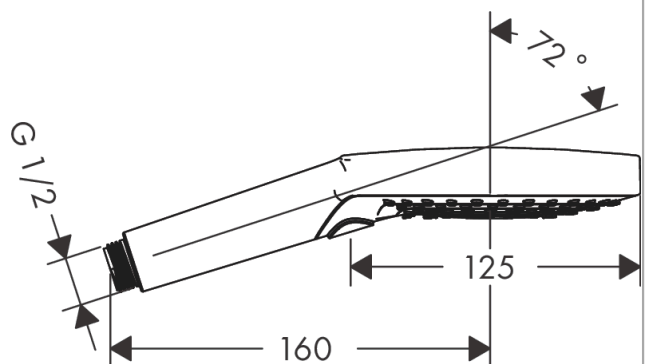

Scale drawing