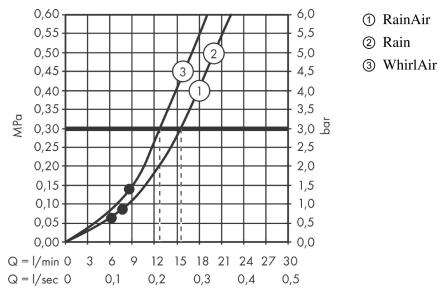

#### product features

- Shower head size: 125 mm
- Select button to comfortably switch between spray modes
- Spray pattern: Rain, RainAir, Whirl
- Maximum flow rate (at 3 bar): 15 l/min
- with internal water conduction
- rinseable dirt filter
- Connection thread 1/2"
- operating pressure: min 1.5 bar / max 6 bar
- winner of the iF product design award 2014

### Flowchart

The consumption was measured in combination with the appropriate fittings (thermostat/mixer/in-wall valve) to reflect actual application in practice.