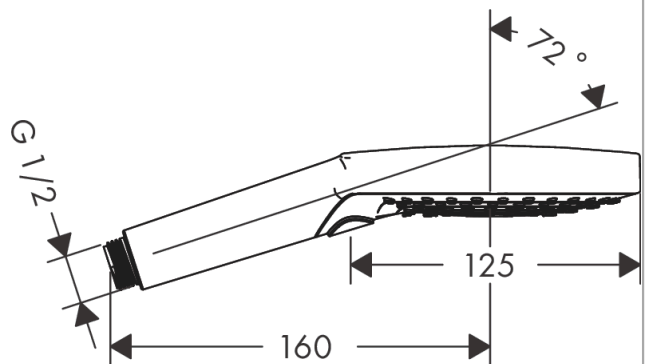

Scale drawing