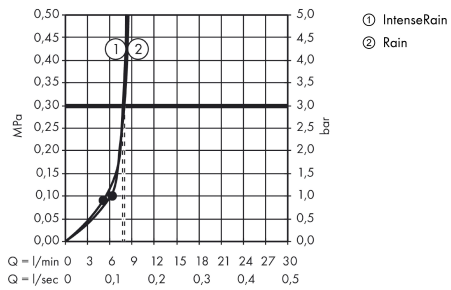

Croma Select E
Overhead shower 180 2jet EcoSmart 9 l/min
 Surfaces: **white/chrome** Art. no. : **26528400**

Description

product features

- Spray pattern: Rain, IntenseRain
- Ball-joint: overhead shower angle adjustable
- maximum flow rate 9 l/min at 3 bar
- flow rate Rain 9 l/min at 3 bar
- flow rate IntenseRain 9 l/min at 3 bar
- Select button on overhead shower
- spray face surface in two variants: chrome or white
- Spray face: plastic
- Installation: ceiling or wall
- Connection thread 1/2"
- winner of the iF product design award 2016
- WRAS 1510335
- KIWA UK 1511700

Article Details

Price excl. VAT £ 258.33

Technology

Certificates

kiwa

Product image

Scale drawing

Croma Select E
Overhead shower 180 2jet EcoSmart 9 l/min
 Surfaces: **white/chrome** Art. no. : **26528400**

Flowchart

The consumption was measured in combination with the appropriate fittings (thermostat/mixer/in-wall valve) to reflect actual application in practice.