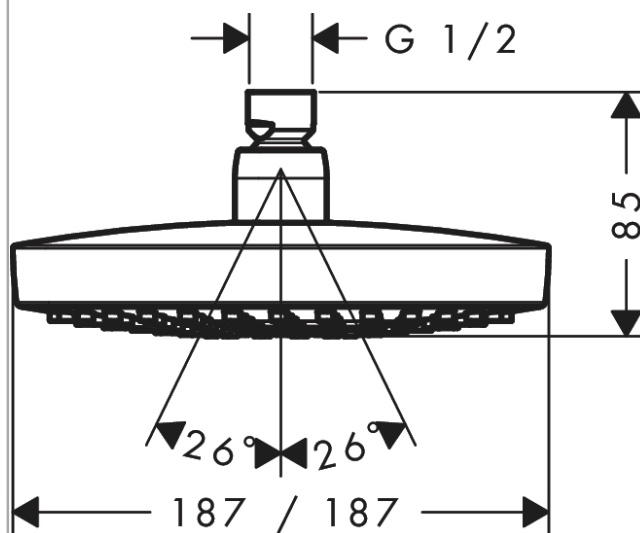

Croma Select E
Overhead shower 180 2jet EcoSmart 9 l/min
 Surfaces: **white/chrome** Art. no. : **26528400**

Description

product features

- Spray pattern: Rain, IntenseRain
- Ball-joint: overhead shower angle adjustable
- maximum flow rate 9 l/min at 3 bar
- flow rate Rain 9 l/min at 3 bar
- flow rate IntenseRain 9 l/min at 3 bar
- Select button on overhead shower
- spray face surface in two variants: chrome or white
- Spray face: plastic
- Installation: ceiling or wall
- Connection thread 1/2"
- winner of the iF product design award 2016
- WRAS 1510335
- KIWA UK 1511700

Article Details

Price excl. VAT £ 258.33

Technology

Certificates

kiwa

Product image

Scale drawing

Croma Select E
Overhead shower 180 2jet EcoSmart 9 l/min
 Surfaces: **white/chrome** Art. no. : **26528400**

Flowchart

The consumption was measured in combination with the appropriate fittings (thermostat/mixer/in-wall valve) to reflect actual application in practice.