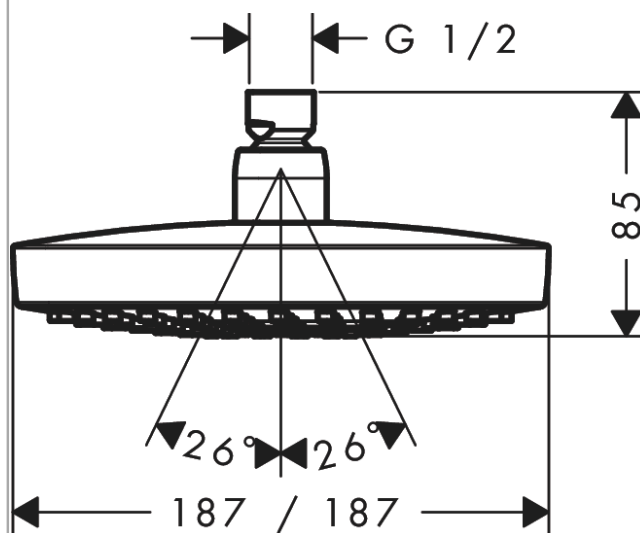

Croma Select E
Overhead shower 180 2jet EcoSmart 9 l/min
 Surfaces: **chrome** Art. no. : **26528000**

Description

product features

- Spray pattern: Rain, IntenseRain
- Ball-joint: overhead shower angle adjustable
- maximum flow rate 9 l/min at 3 bar
- flow rate Rain 9 l/min at 3 bar
- flow rate IntenseRain 9 l/min at 3 bar
- Select button on overhead shower
- spray face surface in two variants: chrome or white
- Spray face: plastic
- Installation: ceiling or wall
- Connection thread 1/2"
- winner of the iF product design award 2016
- WRAS 1510335
- KIWA UK 1511700

Article Details

Price excl. VAT

£ 258.33

Technology

Certificates

kiwa

Product image

Scale drawing

Croma Select E
Overhead shower 180 2jet EcoSmart 9 l/min
 Surfaces: **chrome** Art. no. : **26528000**

Flowchart

The consumption was measured in combination with the appropriate fittings (thermostat/mixer/in-wall valve) to reflect actual application in practice.