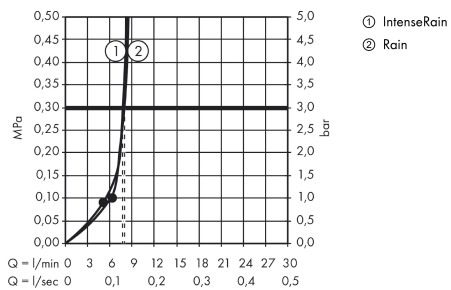

Croma Select E
Overhead shower 180 2jet EcoSmart 9 l/min
 Surfaces: **chrome** Art. no. : **26528000**

Description

product features

- Spray pattern: Rain, IntenseRain
- Ball-joint: overhead shower angle adjustable
- maximum flow rate 9 l/min at 3 bar
- flow rate Rain 9 l/min at 3 bar
- flow rate IntenseRain 9 l/min at 3 bar
- Select button on overhead shower
- spray face surface in two variants: chrome or white
- Spray face: plastic
- Installation: ceiling or wall
- Connection thread 1/2"
- winner of the iF product design award 2016
- WRAS 1510335
- KIWA UK 1511700

Croma Select E
Overhead shower 180 2jet EcoSmart 9 l/min
 Surfaces: **chrome** Art. no. : **26528000**

Flowchart

The consumption was measured in combination with the appropriate fittings (thermostat/mixer/in-wall valve) to reflect actual application in practice.