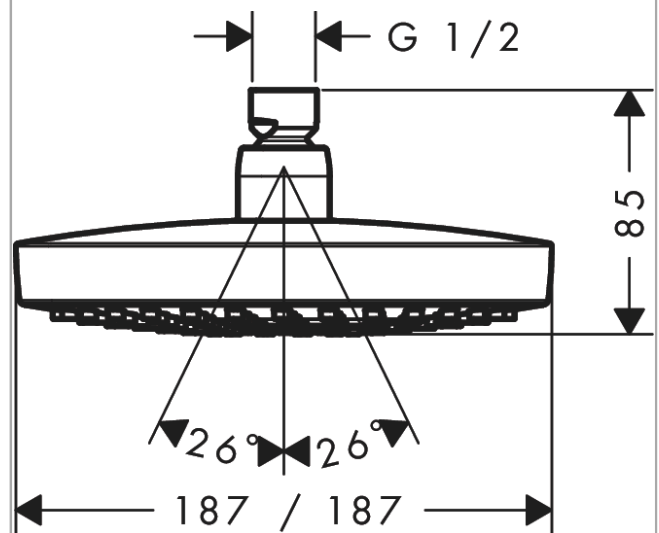

Croma Select E
Overhead shower 180 2jet
 Surfaces: **white/chrome** Art. no. : **26524400**

Description

product features

- Spray pattern: Rain, IntenseRain
- Ball-joint: overhead shower angle adjustable
- flow rate Rain 17 l/min at 3 bar
- flow rate IntenseRain 16 l/min at 3 bar
- Select button on overhead shower
- spray face surface in two variants: chrome or white
- Spray face: plastic
- Installation: ceiling or wall
- Connection thread 1/2"
- operating pressure: min 1.5 bar / max 10 bar
- winner of the iF product design award 2016
- WRAS 1510335
- KIWA UK 1511700

Article Details

Price excl. VAT £ 258.33

Technology

Certificates

kiwa

Product image

Scale drawing

Croma Select E
Overhead shower 180 2jet
 Surfaces: **white/chrome** Art. no. : **26524400**

Flowchart

The consumption was measured in combination with the appropriate fittings (thermostat/mixer/in-wall valve) to reflect actual application in practice.