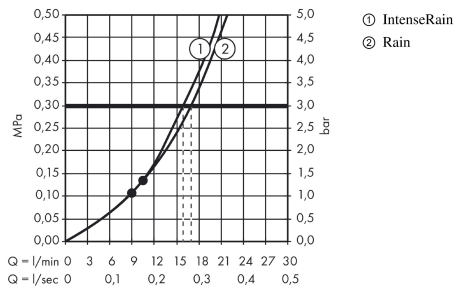

Croma Select E
Overhead shower 180 2jet
 Surfaces: **white/chrome** Art. no. : **26524400**

Description

product features

- Spray pattern: Rain, IntenseRain
- Ball-joint: overhead shower angle adjustable
- flow rate Rain 17 l/min at 3 bar
- flow rate IntenseRain 16 l/min at 3 bar
- Select button on overhead shower
- spray face surface in two variants: chrome or white
- Spray face: plastic
- Installation: ceiling or wall
- Connection thread 1/2"
- operating pressure: min 1.5 bar / max 10 bar
- winner of the iF product design award 2016
- WRAS 1510335
- KIWA UK 1511700

Article Details

Price excl. VAT £ 258.33

Technology

Certificates

kiwa

Product image

Scale drawing

Croma Select E
Overhead shower 180 2jet
 Surfaces: **white/chrome** Art. no. : **26524400**

Flowchart

The consumption was measured in combination with the appropriate fittings (thermostat/mixer/in-wall valve) to reflect actual application in practice.