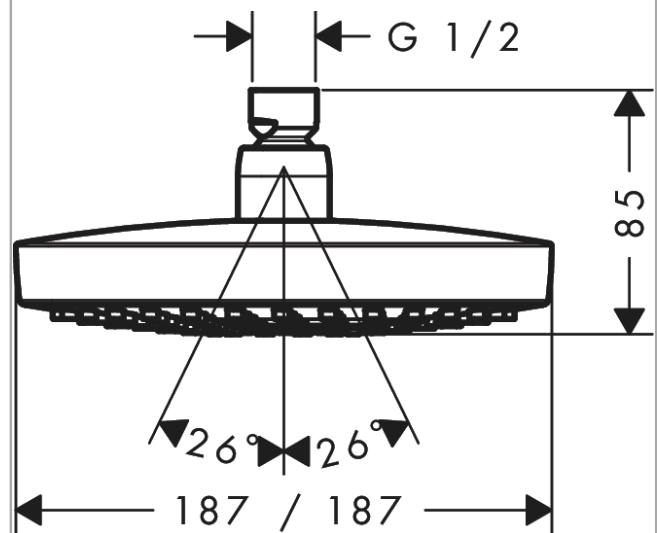

Croma Select E
Overhead shower 180 2jet
Surfaces: **chrome** Art. no. : **26524000**

Description

product features

- Spray pattern: Rain, IntenseRain
- Ball-joint: overhead shower angle adjustable
- flow rate Rain 17 l/min at 3 bar
- flow rate IntenseRain 16 l/min at 3 bar
- Select button on overhead shower
- spray face surface in two variants: chrome or white
- Spray face: plastic
- Installation: ceiling or wall
- Connection thread 1/2"
- operating pressure: min 1.5 bar / max 10 bar
- winner of the iF product design award 2016
- WRAS 1510335
- KIWA UK 1511700

Article Details

Price excl. VAT £ 258.33

Technology

Certificates

kiwa

Product image

Scale drawing