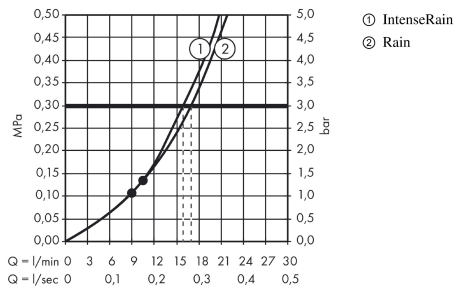

Croma Select S
Overhead shower 180 2jet
 Surfaces: **white/chrome** Art. no. : **26522400**

Description

product features

- Spray pattern: Rain, IntenseRain
- Shower head size: 180 mm
- Ball-joint: overhead shower angle adjustable
- flow rate Rain 17 l/min at 3 bar
- flow rate IntenseRain 16 l/min at 3 bar
- Select button on overhead shower
- spray face surface in two variants: chrome or white
- Spray face: plastic
- Installation: ceiling or wall
- Connection thread 1/2"
- operating pressure: min 1.5 bar / max 10 bar
- winner of the iF product design award 2016
- WRAS 1510335
- KIWA UK 1511700

Article Details

Price excl. VAT £ 258.33

Technology

Certificates

kiwa

Product image

Scale drawing

Croma Select S
Overhead shower 180 2jet
 Surfaces: **white/chrome** Art. no. : **26522400**

Flowchart

The consumption was measured in combination with the appropriate fittings (thermostat/mixer/in-wall valve) to reflect actual application in practice.