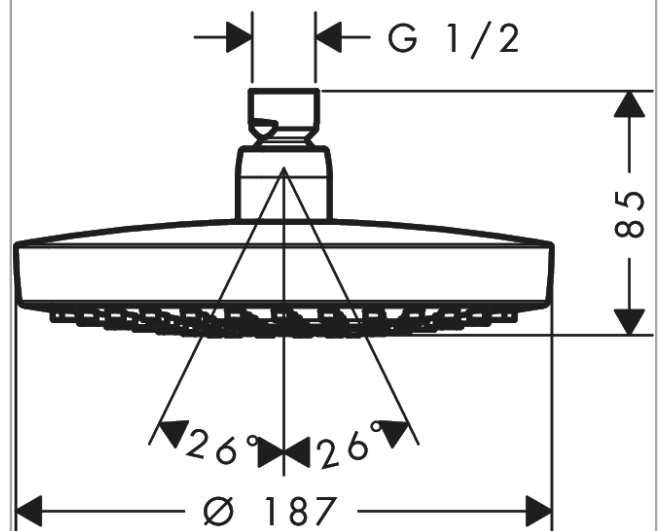

Croma Select S
Overhead shower 180 2jet
 Surfaces: **white/chrome** Art. no. : **26522400**

Description

product features

- Spray pattern: Rain, IntenseRain
- Shower head size: 180 mm
- Ball-joint: overhead shower angle adjustable
- flow rate Rain 17 l/min at 3 bar
- flow rate IntenseRain 16 l/min at 3 bar
- Select button on overhead shower
- spray face surface in two variants: chrome or white
- Spray face: plastic
- Installation: ceiling or wall
- Connection thread 1/2"
- operating pressure: min 1.5 bar / max 10 bar
- winner of the iF product design award 2016
- WRAS 1510335
- KIWA UK 1511700

Article Details

Price excl. VAT £ 258.33

Technology

Certificates

kiwa

Product image

Scale drawing

Croma Select S
Overhead shower 180 2jet
 Surfaces: **white/chrome** Art. no. : **26522400**

Flowchart

The consumption was measured in combination with the appropriate fittings (thermostat/mixer/in-wall valve) to reflect actual application in practice.