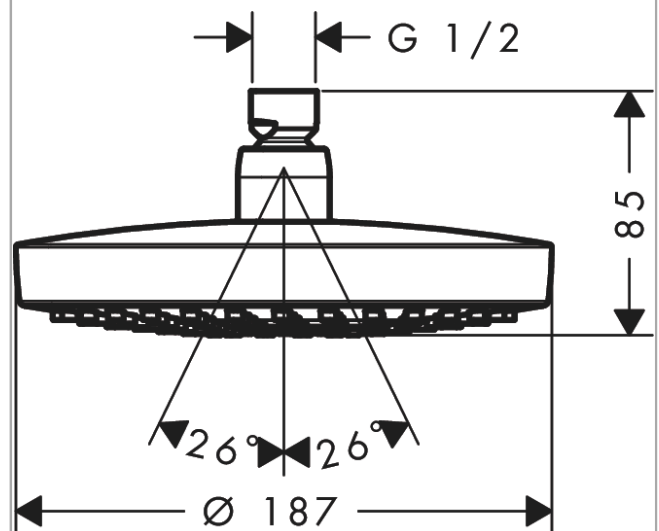

Croma Select S
Overhead shower 180 2jet
 Surfaces: **chrome** Art. no. : **26522000**

Description

product features

- Spray pattern: Rain, IntenseRain
- Shower head size: 180 mm
- Ball-joint: overhead shower angle adjustable
- flow rate Rain 17 l/min at 3 bar
- flow rate IntenseRain 16 l/min at 3 bar
- Select button on overhead shower
- spray face surface in two variants: chrome or white
- Spray face: plastic
- Installation: ceiling or wall
- Connection thread 1/2"
- operating pressure: min 1.5 bar / max 10 bar
- winner of the iF product design award 2016
- WRAS 1510335
- KIWA UK 1511700

Article Details

Price excl. VAT £ 258.33

Technology

Certificates

kiwa

Product image

Scale drawing

Croma Select S
Overhead shower 180 2jet
 Surfaces: **chrome** Art. no. : **26522000**

Flowchart

The consumption was measured in combination with the appropriate fittings (thermostat/mixer/in-wall valve) to reflect actual application in practice.