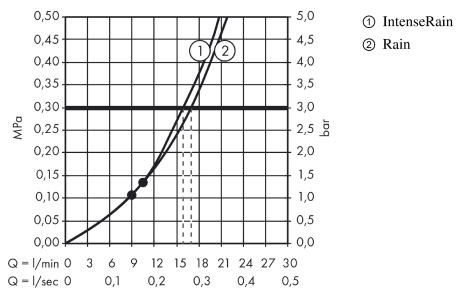

Croma Select S
Overhead shower 180 2jet
 Surfaces: **chrome** Art. no. : **26522000**

Description

product features

- Spray pattern: Rain, IntenseRain
- Shower head size: 180 mm
- Ball-joint: overhead shower angle adjustable
- flow rate Rain 17 l/min at 3 bar
- flow rate IntenseRain 16 l/min at 3 bar
- Select button on overhead shower
- spray face surface in two variants: chrome or white
- Spray face: plastic
- Installation: ceiling or wall
- Connection thread 1/2"
- operating pressure: min 1.5 bar / max 10 bar
- winner of the iF product design award 2016
- WRAS 1510335
- KIWA UK 1511700

Article Details

Price excl. VAT £ 258.33

Technology

Certificates

kiwa

Product image

Scale drawing

Croma Select S
Overhead shower 180 2jet
 Surfaces: **chrome** Art. no. : **26522000**

Flowchart

The consumption was measured in combination with the appropriate fittings (thermostat/mixer/in-wall valve) to reflect actual application in practice.