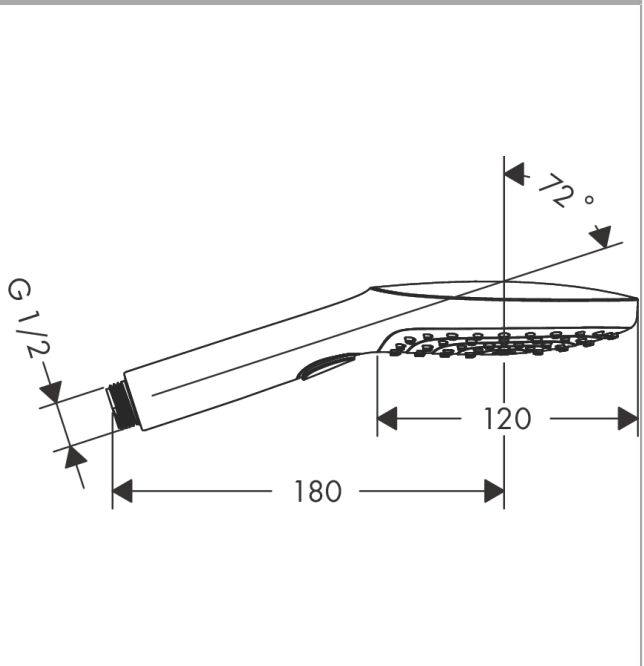

Raindance Select E
Hand shower 120 3jet EcoSmart 9 l/min
 Surfaces: **white/chrome** Art. no. : **26521400**

Description

product features

- hand shower with 2-shell construction
- Shower head size: 120 mm
- Select button to comfortably switch between spray modes
- Spray pattern: Rain, RainAir, Whirl
- Maximum flow rate (at 3 bar): 9 l/min
- Operating pressure: min. 1 bar/max. 6 bar
- with internal water conduction
- rinseable dirt filter
- Connection thread 1/2"
- winner of the iF Product Design Award 2013

Article Details

Price excl. VAT

£ 85.83

Technology

Certificates

kiwa

Product image

Scale drawing

Flowchart

The consumption was measured in combination with the appropriate fittings (thermostat/mixer/ in-wall valve) to reflect actual application in practice.

The consumption was measured in combination with the appropriate fittings (thermostat/mixer/ in-wall valve) to reflect actual application in practice.