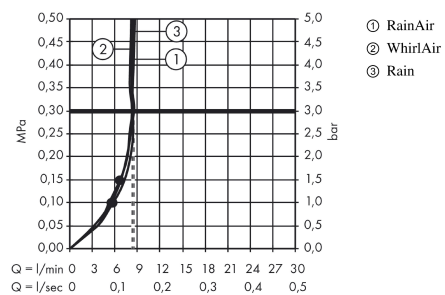

Raindance Select E
Hand shower 120 3jet EcoSmart 9 l/min
 Surfaces: **white/chrome** Art. no. : **26521400**

Description

product features

- hand shower with 2-shell construction
- Shower head size: 120 mm
- Select button to comfortably switch between spray modes
- Spray pattern: Rain, RainAir, Whirl
- Maximum flow rate (at 3 bar): 9 l/min
- Operating pressure: min. 1 bar/max. 6 bar
- with internal water conduction
- rinseable dirt filter
- Connection thread 1/2"
- winner of the iF Product Design Award 2013

Article Details

Price excl. VAT

£ 85.83

Technology

Certificates

kiwa

Product image

Scale drawing

Flowchart

The consumption was measured in combination with the appropriate fittings (thermostat/mixer/ in-wall valve) to reflect actual application in practice.

The consumption was measured in combination with the appropriate fittings (thermostat/mixer/ in-wall valve) to reflect actual application in practice.