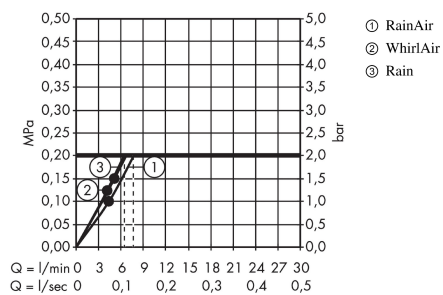

Raindance Select E
Hand shower 120 3jet EcoSmart 9 l/min
 Surfaces: **white/chrome** Art. no. : **26521400**

Description

product features

- hand shower with 2-shell construction
- Shower head size: 120 mm
- Select button to comfortably switch between spray modes
- Spray pattern: Rain, RainAir, Whirl
- Maximum flow rate (at 3 bar): 9 l/min
- Operating pressure: min. 1 bar/max. 6 bar
- with internal water conduction
- rinseable dirt filter
- Connection thread 1/2"
- winner of the iF Product Design Award 2013

Article Details

Price excl. VAT

£ 85.83

Technology

Certificates

kiwa

Product image

Scale drawing

Flowchart

The consumption was measured in combination with the appropriate fittings (thermostat/mixer/ in-wall valve) to reflect actual application in practice.

The consumption was measured in combination with the appropriate fittings (thermostat/mixer/ in-wall valve) to reflect actual application in practice.