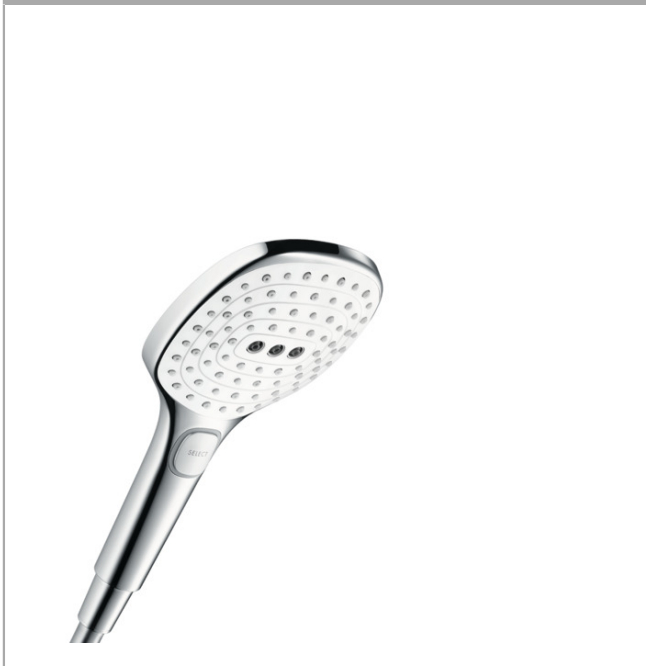

Raindance Select E
Hand shower 120 3jet EcoSmart 9 l/min
 Surfaces: **white/chrome** Art. no. : **26521400**

Description

product features

- hand shower with 2-shell construction
- Shower head size: 120 mm
- Select button to comfortably switch between spray modes
- Spray pattern: Rain, RainAir, Whirl
- Maximum flow rate (at 3 bar): 9 l/min
- Operating pressure: min. 1 bar/max. 6 bar
- with internal water conduction
- rinseable dirt filter
- Connection thread 1/2"
- winner of the iF Product Design Award 2013

Article Details

Price excl. VAT

£ 85.83

Technology

Certificates

kiwa

Product image

Scale drawing