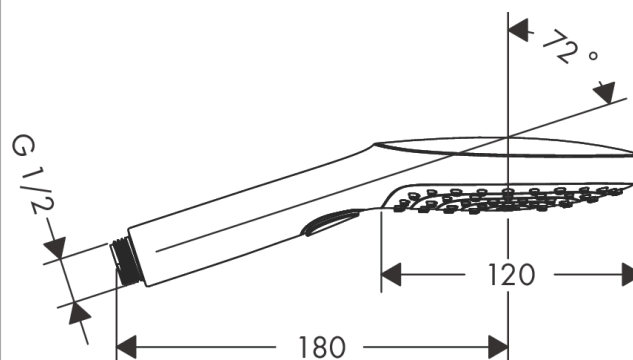

Raindance Select E
Hand shower 120 3jet EcoSmart 9 l/min
 Surfaces: **chrome** Art. no. : **26521000**

Description

product features

- hand shower with 2-shell construction
- Shower head size: 120 mm
- Select button to comfortably switch between spray modes
- Spray pattern: Rain, RainAir, Whirl
- Maximum flow rate (at 3 bar): 9 l/min
- Operating pressure: min. 1 bar/max. 6 bar
- with internal water conduction
- rinseable dirt filter
- Connection thread 1/2"
- winner of the iF Product Design Award 2013

Article Details

Price excl. VAT

£ 85.83

Technology

Certificates

kiwa

Product image

Scale drawing

Flowchart

The consumption was measured in combination with the appropriate fittings (thermostat/mixer/ in-wall valve) to reflect actual application in practice.

The consumption was measured in combination with the appropriate fittings (thermostat/mixer/ in-wall valve) to reflect actual application in practice.