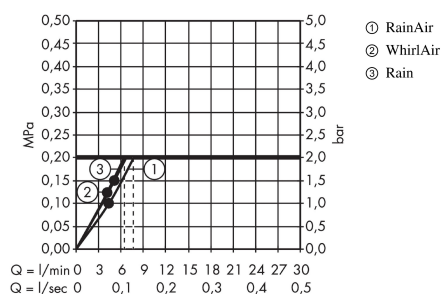

Raindance Select E
Hand shower 120 3jet EcoSmart 9 l/min
 Surfaces: **chrome** Art. no. : **26521000**

Description

product features

- hand shower with 2-shell construction
- Shower head size: 120 mm
- Select button to comfortably switch between spray modes
- Spray pattern: Rain, RainAir, Whirl
- Maximum flow rate (at 3 bar): 9 l/min
- Operating pressure: min. 1 bar/max. 6 bar
- with internal water conduction
- rinseable dirt filter
- Connection thread 1/2"
- winner of the iF Product Design Award 2013

Article Details

Price excl. VAT

£ 85.83

Technology

Certificates

kiwa

Product image

Scale drawing

Flowchart

The consumption was measured in combination with the appropriate fittings (thermostat/mixer/ in-wall valve) to reflect actual application in practice.

The consumption was measured in combination with the appropriate fittings (thermostat/mixer/ in-wall valve) to reflect actual application in practice.