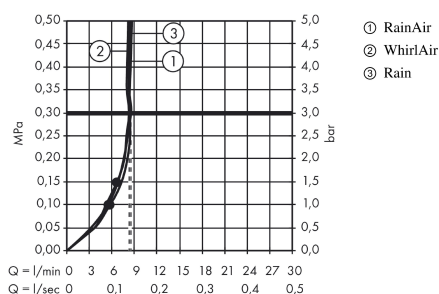

Raindance Select E
Hand shower 120 3jet EcoSmart 9 l/min
 Surfaces: **chrome** Art. no. : **26521000**

Description

product features

- hand shower with 2-shell construction
- Shower head size: 120 mm
- Select button to comfortably switch between spray modes
- Spray pattern: Rain, RainAir, Whirl
- Maximum flow rate (at 3 bar): 9 l/min
- Operating pressure: min. 1 bar/max. 6 bar
- with internal water conduction
- rinseable dirt filter
- Connection thread 1/2"
- winner of the iF Product Design Award 2013

Article Details

Price excl. VAT

£ 85.83

Technology

Certificates

kiwa

Product image

Scale drawing

Flowchart

The consumption was measured in combination with the appropriate fittings (thermostat/mixer/ in-wall valve) to reflect actual application in practice.

The consumption was measured in combination with the appropriate fittings (thermostat/mixer/ in-wall valve) to reflect actual application in practice.