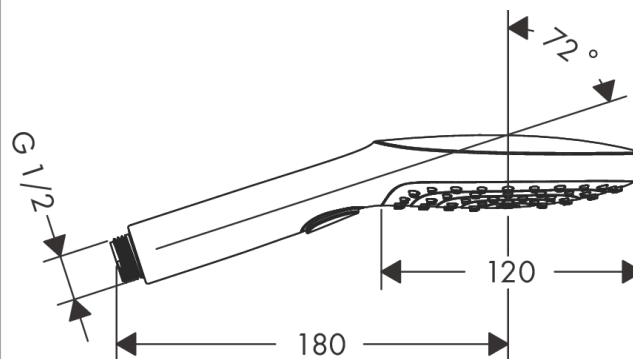

Scale drawing