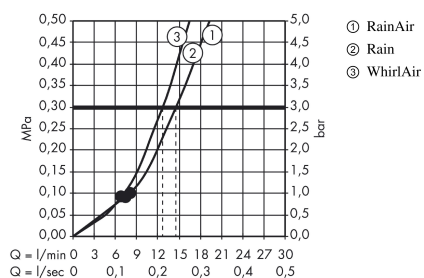

Raindance Select E Hand shower 120 3jet

Surfaces: **matt white** Art. no. : **26520700**

Description

product features

- Shower head size: 120 mm
- Select button to comfortably switch between spray modes
- Spray pattern: RainAir, Rain, Whirl
- Maximum flow rate (at 3 bar): 15 l/min
- Operating pressure: min. 1 bar/max. 6 bar
- with internal water conduction
- rinseable dirt filter
- Connection thread 1/2"
- winner of the iF Product Design Award 2013

Article Details

Price excl. VAT

£ 120.20

Technology

Certificates

kiwa

Product image

Scale drawing

Flowchart

The consumption was measured in combination with the appropriate fittings (thermostat/mixer/ in-wall valve) to reflect actual application in practice.