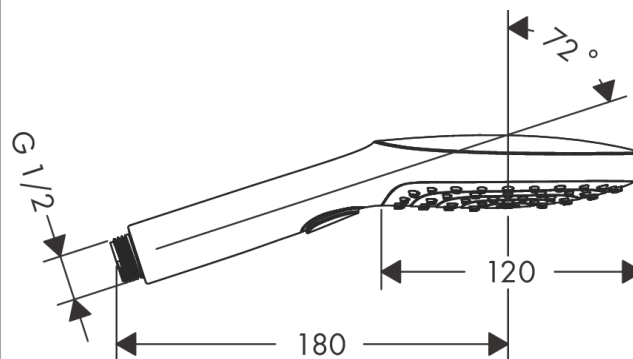

Raindance Select E Hand shower 120 3jet

Surfaces: **matt white** Art. no. : **26520700**

Description

product features

- Shower head size: 120 mm
- Select button to comfortably switch between spray modes
- Spray pattern: RainAir, Rain, Whirl
- Maximum flow rate (at 3 bar): 15 l/min
- Operating pressure: min. 1 bar/max. 6 bar
- with internal water conduction
- rinseable dirt filter
- Connection thread 1/2"
- winner of the iF Product Design Award 2013

Article Details

Price excl. VAT

£ 120.20

Technology

Certificates

kiwa

Product image

Scale drawing

Flowchart

The consumption was measured in combination with the appropriate fittings (thermostat/mixer/ in-wall valve) to reflect actual application in practice.