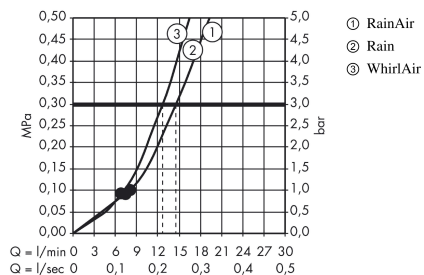

Flowchart

The consumption was measured in combination with the appropriate fittings (thermostat/mixer/ in-wall valve) to reflect actual application in practice.