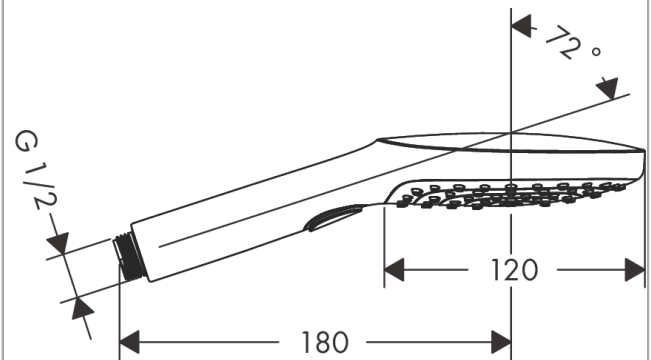

Scale drawing