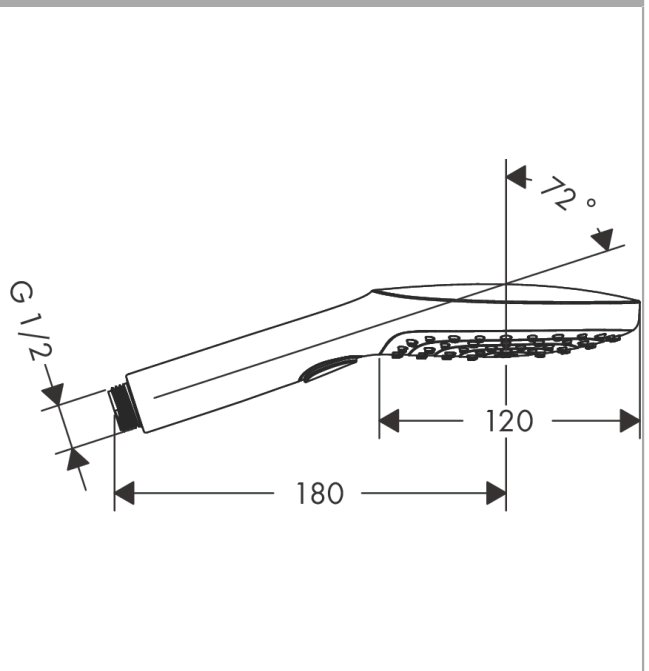

Raindance Select E Hand shower 120 3jet

Surfaces: **white/chrome** Art. no. : **26520400**

Description

product features

- Shower head size: 120 mm
- Select button to comfortably switch between spray modes
- Spray pattern: RainAir, Rain, Whirl
- Maximum flow rate (at 3 bar): 15 l/min
- Operating pressure: min. 1 bar/max. 6 bar
- with internal water conduction
- rinseable dirt filter
- Connection thread 1/2"
- winner of the iF Product Design Award 2013

Article Details

Price excl. VAT

£ 85.83

Technology

Certificates

kiwa

Product image

Scale drawing

Flowchart

The consumption was measured in combination with the appropriate fittings (thermostat/mixer/ in-wall valve) to reflect actual application in practice.