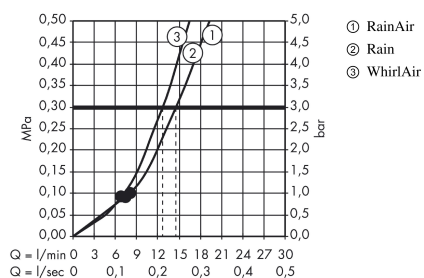

Raindance Select E Hand shower 120 3jet

Surfaces: **white/chrome** Art. no. : **26520400**

Description

product features

- Shower head size: 120 mm
- Select button to comfortably switch between spray modes
- Spray pattern: RainAir, Rain, Whirl
- Maximum flow rate (at 3 bar): 15 l/min
- Operating pressure: min. 1 bar/max. 6 bar
- with internal water conduction
- rinseable dirt filter
- Connection thread 1/2"
- winner of the iF Product Design Award 2013

Article Details

Price excl. VAT

£ 85.83

Technology

Certificates

kiwa

Product image

Scale drawing

Flowchart

The consumption was measured in combination with the appropriate fittings (thermostat/mixer/ in-wall valve) to reflect actual application in practice.