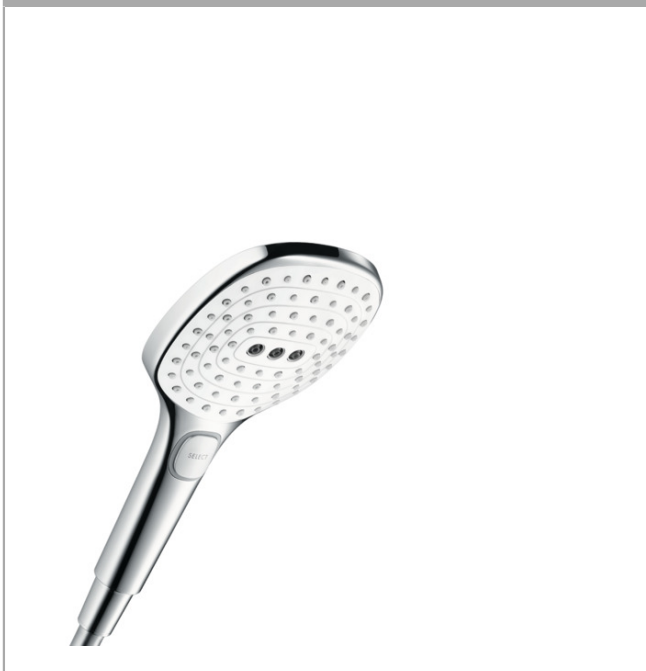

Raindance Select E Hand shower 120 3jet

Surfaces: **white/chrome** Art. no. : **26520400**

Description

product features

- Shower head size: 120 mm
- Select button to comfortably switch between spray modes
- Spray pattern: RainAir, Rain, Whirl
- Maximum flow rate (at 3 bar): 15 l/min
- Operating pressure: min. 1 bar/max. 6 bar
- with internal water conduction
- rinseable dirt filter
- Connection thread 1/2"
- winner of the iF Product Design Award 2013

Article Details

Price excl. VAT

£ 85.83

Technology

Certificates

kiwa

Product image

Scale drawing